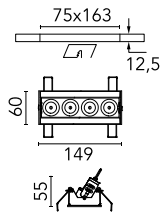

Light Shadow Adjustable No Trim 4 Spots Optic Wide Flood

03.7365.40A - White/Gold

Recessed integrated luminaire with 4 LED lighting spots. Remote power supply included (220-240V).

Main specifications

Number of heads	1	Net lumen (lm)	764
Lamp category	LED	Mountings	Ceiling recessed
Power (W)	10.8W	Environment	Indoor
CCT (K)	3000K		
CRI	90		

Optical

Lighting type	Direct
LED type	Power LED
Light distribution	Symmetric
Optical type	Wide flood
Beam angle (°)	46
Beam angle C90-270 (°)	46

Beam Angle:	46°		
h(m)	E(lx)	D(m)	
1	1407	0.84	
2	352	1.69	
3	156	2.53	
4	88	3.38	
5	56	4.22	

Luminous flux luminaire
764 lm (EXTREME CUT OFF)

Electrical

Frequency (Hz)	50/60	Emergency	Without
Voltage (V)	220.00	Insulation class	II
Dimmable	No		
Driver	Remote		
Driver type	Electronic		

Physical

Color	White/Gold	Length (mm)	149
Orientation	Adjustable		
Recessed depth (mm)	75		
Weight (kg)	0.34		
Tilt (°)	30		

Note

It requires a pre-installation frame, to be ordered separately.

Light Shadow Adjustable No Trim 4 Spots Optic Wide Flood

Accessory for mounting of No Trim
continuous line.
08.0059.90

Pre-installation Frame
08.0516.00