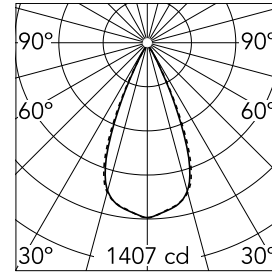

Light Shadow Adjustable No Trim 4 Spots Optic Wide Flood

03.7365.40A - White/Gold

Recessed integrated luminaire with 4 LED lighting spots. Remote power supply included (220-240V).

Main specifications

Number of heads	1	Net lumen (lm)	764
Lamp category	LED	Mountings	Ceiling recessed
Power (W)	10.8W	Environment	Indoor
CCT (K)	3000K		
CRI	90		

Optical

Lighting type	Direct
LED type	Power LED
Light distribution	Symmetric
Optical type	Wide flood
Beam angle (°)	46
Beam angle C90-270 (°)	46

Beam Angle:	46°		
h(m)	E(lx)	D(m)	
1	1407	0.84	
2	352	1.69	
3	156	2.53	
4	88	3.38	
5	56	4.22	

Luminous flux luminaire
764 lm (EXTREME CUT OFF)

Electrical

Frequency (Hz)	50/60	Emergency	Without
Voltage (V)	220.00	Insulation class	II
Dimmable	No		
Driver	Remote		
Driver type	Electronic		

Physical

Color	White/Gold	Length (mm)	149
Orientation	Adjustable		
Recessed depth (mm)	75		
Weight (kg)	0.34		
Tilt (°)	30		