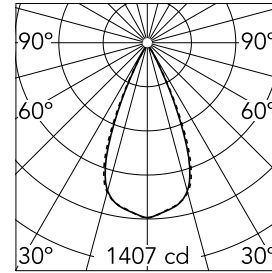

## Light Shadow Adjustable No Trim 4 Spots Optic Wide Flood

03.7365.14A - Black/Gold

Recessed integrated luminaire with 4 LED lighting spots. Remote power supply included (220-240V).

### Optical

<b>Lighting type</b>	Direct
<b>LED type</b>	Power LED
<b>Light distribution</b>	Symmetric
<b>Optical type</b>	Wide flood
<b>Beam angle (°)</b>	46
<b>Beam angle C90-270 (°)</b>	46

<b>Beam Angle:</b>	46°		
<b>h(m)</b>	<b>E(lx)</b>	<b>D(m)</b>	
1	1407	0.84	
2	352	1.69	
3	156	2.53	
4	88	3.38	
5	56	4.22	

Luminous flux luminaire  
764 lm (EXTREME CUT OFF)

### Physical

<b>Color</b>	Black/Gold	<b>Length (mm)</b>	149
<b>Orientation</b>	Adjustable		
<b>Recessed depth (mm)</b>	75		
<b>Weight (kg)</b>	0.34		
<b>Tilt (°)</b>	30		