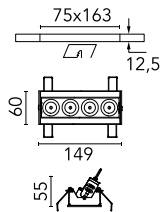

Light Shadow Adjustable No Trim 4 Spots Optic Wide Flood

03.7364.40A - White/Chrome

Recessed integrated luminaire with 4 LED lighting spots. Remote power supply included (220-240V).

Main specifications

Number of heads	1	Net lumen (lm)	789
Lamp category	LED	Mountings	Ceiling recessed
Power (W)	10.8W	Environment	Indoor dry location
CCT (K)	3000K		
CRI	90		

Optical

Lighting type	Direct
LED type	Power LED
Light distribution	Symmetric
Optical type	Wide flood
Beam angle (°)	44
Beam angle C90-270 (°)	44

Beam Angle:	44°		
h(m)	E(lx)	D(m)	
1	1644	0.80	
2	411	1.60	
3	183	2.40	
4	103	3.19	
5	66	3.99	

Luminous flux luminaire
789 lm (EXTREME CUT OFF)

Electrical

Frequency (Hz)	50/60	Insulation class	II
Voltage (V)	220.00		
Dimmable	No		
Driver	Remote included		
Emergency	Without		

Physical

Color	White/Chrome	Length (mm)	149
Orientation	Adjustable		
Recessed depth (mm)	75		
Weight (kg)	0.34		
Tilt (°)	30		