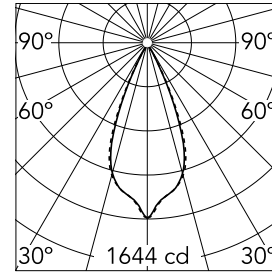

Light Shadow Adjustable No Trim 4 Spots Optic Wide Flood

03.7364.40A - White/Chrome

Recessed integrated luminaire with 4 LED lighting spots. Remote power supply included (220-240V).

Main specifications

Number of heads	1	Net lumen (lm)	789
Lamp category	LED	Mountings	Ceiling recessed
Power (W)	10.8W	Environment	Indoor dry location
CCT (K)	3000K		
CRI	90		

Optical

Lighting type	Direct
LED type	Power LED
Light distribution	Symmetric
Optical type	Wide flood
Beam angle (°)	44
Beam angle C90-270 (°)	44

Beam Angle:	44°		
h(m)	E(lx)	D(m)	
1	1644	0.80	
2	411	1.60	
3	183	2.40	
4	103	3.19	
5	66	3.99	

Luminous flux luminaire
789 lm (EXTREME CUT OFF)

Electrical

Frequency (Hz)	50/60	Insulation class	II
Voltage (V)	220.00		
Dimmable	No		
Driver	Remote included		
Emergency	Without		

Physical

Color	White/Chrome	Length (mm)	149
Orientation	Adjustable		
Recessed depth (mm)	75		
Weight (kg)	0.34		
Tilt (°)	30		