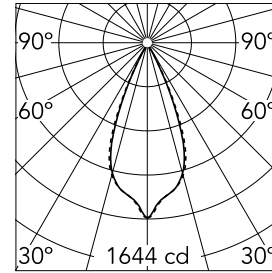

## Light Shadow Adjustable No Trim 4 Spots Optic Wide Flood

03.7364.14A - Black/Chrome

Recessed integrated luminaire with 4 LED lighting spots. Remote power supply included (220-240V).

### Optical

<b>Lighting type</b>	Direct
<b>LED type</b>	Power LED
<b>Light distribution</b>	Symmetric
<b>Optical type</b>	Wide flood
<b>Beam angle (°)</b>	44
<b>Beam angle C90-270 (°)</b>	44

<b>Beam Angle:</b>	44°		
<b>h(m)</b>	<b>E(lx)</b>	<b>D(m)</b>	
1	1644	0.80	
2	411	1.60	
3	183	2.40	
4	103	3.19	
5	66	3.99	

Luminous flux luminaire  
789 lm (EXTREME CUT OFF)

### Physical

<b>Color</b>	Black/Chrome	<b>Length (mm)</b>	149
<b>Orientation</b>	Adjustable		
<b>Recessed depth (mm)</b>	75		
<b>Weight (kg)</b>	0.34		
<b>Tilt (°)</b>	30		