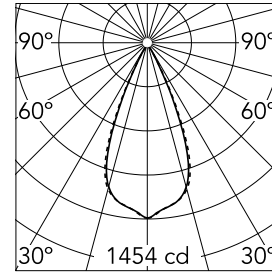

Light Shadow Adjustable No Trim 4 Spots Optic Wide Flood

03.7362.40A - White/White

Recessed integrated luminaire with 4 LED lighting spots. Remote power supply included (220-240V).

Main specifications

Number of heads	1	Net lumen (lm)	780
Lamp category	LED	Mountings	Ceiling recessed
Power (W)	10.8W	Environment	Indoor dry location
CCT (K)	3000K		
CRI	90		

Optical

Lighting type	Direct
LED type	Power LED
Light distribution	Symmetric
Optical type	Wide flood
Beam angle (°)	45
Beam angle C90-270 (°)	45

Beam Angle: 45°

h(m)	E(lx)	D(m)
1	1454	0.83
2	363	1.67
3	162	2.50
4	91	3.34
5	58	4.17

Luminous flux luminaire
780 lm (EXTREME CUT OFF)

Electrical

Frequency (Hz)	50/60	Insulation class	II
Voltage (V)	220.00		
Dimmable	No		
Driver	Remote included		
Emergency	Without		

Physical

Color	White/White	Length (mm)	149
Orientation	Adjustable		
Recessed depth (mm)	75		
Weight (kg)	0.34		
Tilt (°)	30		