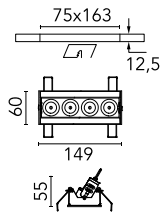

Light Shadow Adjustable No Trim 4 Spots Optic Wide Flood

03.7362.40A - White/White

Recessed integrated luminaire with 4 LED lighting spots. Remote power supply included (220-240V).

Main specifications

Number of heads	1	Net lumen (lm)	780
Lamp category	LED	Mountings	Ceiling recessed
Power (W)	10.8W	Environment	Indoor dry location
CCT (K)	3000K		
CRI	90		

Optical

Lighting type	Direct
LED type	Power LED
Light distribution	Symmetric
Optical type	Wide flood
Beam angle (°)	45
Beam angle C90-270 (°)	45

Beam Angle: 45°

h(m)	E(lx)	D(m)
1	1454	0.83
2	363	1.67
3	162	2.50
4	91	3.34
5	58	4.17

Luminous flux luminaire
780 lm (EXTREME CUT OFF)

Electrical

Frequency (Hz)	50/60	Insulation class	II
Voltage (V)	220.00		
Dimmable	No		
Driver	Remote included		
Emergency	Without		

Physical

Color	White/White	Length (mm)	149
Orientation	Adjustable		
Recessed depth (mm)	75		
Weight (kg)	0.34		
Tilt (°)	30		