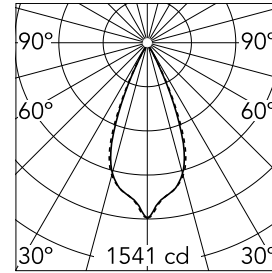

## Light Shadow Adjustable No Trim 4 Spots Optic Wide Flood

03.7360.40A - White/Chrome

Recessed integrated luminaire with 4 LED lighting spots. Remote power supply included (220-240V).

### Optical

<b>Lighting type</b>	Direct
<b>LED type</b>	Power LED
<b>Light distribution</b>	Symmetric
<b>Optical type</b>	Wide flood
<b>Beam angle (°)</b>	44
<b>Beam angle C90-270 (°)</b>	44

<b>Beam Angle: 44°</b>		
<b>h(m)</b>	<b>E(lx)</b>	<b>D(m)</b>
1	1541	0.80
2	385	1.60
3	171	2.40
4	96	3.19
5	62	3.99

### Physical

<b>Color</b>	White/Chrome	<b>Length (mm)</b>	149
<b>Orientation</b>	Adjustable		
<b>Recessed depth (mm)</b>	75		
<b>Weight (kg)</b>	0.34		
<b>Tilt (°)</b>	30		