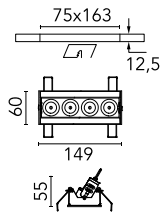

## Light Shadow Adjustable No Trim 4 Spots Optic Wide Flood

03.7360.40A - White/Chrome

Recessed integrated luminaire with 4 LED lighting spots. Remote power supply included (220-240V).

### Main specifications

<b>Number of heads</b>	1	<b>Net lumen (lm)</b>	739
<b>Lamp category</b>	LED	<b>Mountings</b>	Ceiling recessed
<b>Power (W)</b>	10.8W	<b>Environment</b>	Indoor dry location
<b>CCT (K)</b>	2700K		
<b>CRI</b>	90		

### Physical

<b>Color</b>	White/Chrome	<b>Length (mm)</b>	149
<b>Orientation</b>	Adjustable		
<b>Recessed depth (mm)</b>	75		
<b>Weight (kg)</b>	0.34		
<b>Tilt (°)</b>	30		