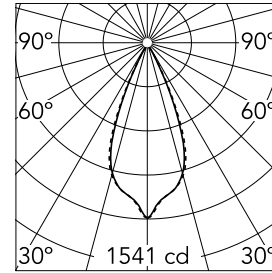

Light Shadow Adjustable No Trim 4 Spots Optic Wide Flood

03.7360.14A - Black/Chrome

Recessed integrated luminaire with 4 LED lighting spots. Remote power supply included (220-240V).

Main specifications

Number of heads	1	Net lumen (lm)	739
Lamp category	LED	Mountings	Ceiling recessed
Power (W)	10.8W	Environment	Indoor dry location
CCT (K)	2700K		
CRI	90		

Optical

Lighting type	Direct
LED type	Power LED
Light distribution	Symmetric
Optical type	Wide flood
Beam angle (°)	44
Beam angle C90-270 (°)	44

Beam Angle:	44°		
	h(m)	E(lx)	D(m)
1	1541	0.80	
2	385	1.60	
3	171	2.40	
4	96	3.19	
5	62	3.99	