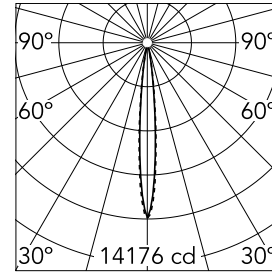

### Main specifications

<b>Number of heads</b>	1	<b>Net lumen (lm)</b>	805
<b>Lamp category</b>	LED	<b>Mountings</b>	Ceiling recessed
<b>Power (W)</b>	10.8W	<b>Environment</b>	Indoor dry location
<b>CCT (K)</b>	3000K		
<b>CRI</b>	90		

### Optical

<b>Lighting type</b>	Direct
<b>LED type</b>	Power LED
<b>Light distribution</b>	Symmetric
<b>Optical type</b>	Spot
<b>Beam angle (°)</b>	10
<b>Beam angle C90-270 (°)</b>	10

<b>Beam Angle:</b>	10°		
<b>h(m)</b>	<b>E(lx)</b>	<b>D(m)</b>	
1	14176	0.18	
2	3544	0.36	
3	1575	0.55	
4	886	0.73	
5	567	0.91	

Luminous flux luminaire  
805 lm (EXTREME CUT OFF)

### Physical

<b>Color</b>	Black/Chrome	<b>Length (mm)</b>	149
<b>Orientation</b>	Adjustable		
<b>Recessed depth (mm)</b>	75		
<b>Weight (kg)</b>	0.34		
<b>Tilt (°)</b>	30		