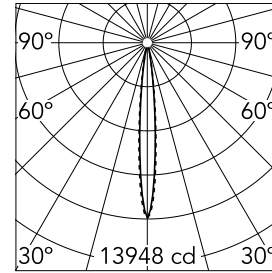

## Light Shadow Adjustable No Trim 4 Spots Optic Spot

■ 03.8929.40A - White/Black

Recessed integrated luminaire with 4 LED lighting spots. Remote power supply included (220-240V).

### Optical

<b>Lighting type</b>	Direct
<b>LED type</b>	Power LED
<b>Light distribution</b>	Symmetric
<b>Optical type</b>	Spot
<b>Beam angle (°)</b>	10
<b>Beam angle C90-270 (°)</b>	10

<b>Beam Angle:</b>	10°		
<b>h(m)</b>	<b>E(lx)</b>	<b>D(m)</b>	
1	13948	0.18	
2	3487	0.36	
3	1550	0.54	
4	872	0.72	
5	558	0.90	

Luminous flux luminaire  
773 lm (EXTREME CUT OFF)

### Physical

<b>Color</b>	White/Black	<b>Length (mm)</b>	149
<b>Orientation</b>	Adjustable		
<b>Recessed depth (mm)</b>	75		
<b>Weight (kg)</b>	0.34		
<b>Tilt (°)</b>	30		