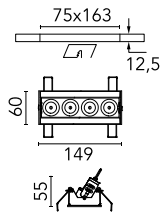

Light Shadow Adjustable No Trim 4 Spots Optic Spot

■ □ 03.8928.14A - Black/White

Recessed integrated luminaire with 4 LED lighting spots. Remote power supply included (220-240V).

Main specifications

Number of heads	1	Net lumen (lm)	801
Lamp category	LED	Mountings	Ceiling recessed
Power (W)	10.8W	Environment	Indoor dry location
CCT (K)	3000K		
CRI	90		

Optical

Lighting type	Direct
LED type	Power LED
Light distribution	Symmetric
Optical type	Spot
Beam angle (°)	10
Beam angle C90-270 (°)	10

Beam Angle:	10°		
	h(m)	E(lx)	D(m)
1	14660	0.17	
2	3665	0.35	
3	1629	0.52	
4	916	0.70	
5	586	0.87	

Luminous flux luminaire
801 lm (EXTREME CUT OFF)

Electrical

Frequency (Hz)	50/60	Insulation class	II
Voltage (V)	220.00		
Dimmable	No		
Driver	Remote included		
Emergency	Without		

Physical

Color	Black/White	Length (mm)	149
Orientation	Adjustable		
Recessed depth (mm)	75		
Weight (kg)	0.34		
Tilt (°)	30		