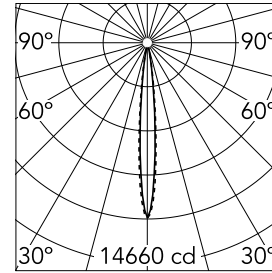

Light Shadow Adjustable No Trim 4 Spots Optic Spot

■ □ 03.8928.14A - Black/White

Recessed integrated luminaire with 4 LED lighting spots. Remote power supply included (220-240V).

Main specifications

Number of heads	1	Net lumen (lm)	801
Lamp category	LED	Mountings	Ceiling recessed
Power (W)	10.8W	Environment	Indoor dry location
CCT (K)	3000K		
CRI	90		

Optical

Lighting type	Direct
LED type	Power LED
Light distribution	Symmetric
Optical type	Spot
Beam angle (°)	10
Beam angle C90-270 (°)	10

Beam Angle:	10°		
	h(m)	E(lx)	D(m)
1	14660	0.17	
2	3665	0.35	
3	1629	0.52	
4	916	0.70	
5	586	0.87	

Luminous flux luminaire
801 lm (EXTREME CUT OFF)

Electrical

Frequency (Hz)	50/60	Insulation class	II
Voltage (V)	220.00		
Dimmable	No		
Driver	Remote included		
Emergency	Without		

Physical

Color	Black/White	Length (mm)	149
Orientation	Adjustable		
Recessed depth (mm)	75		
Weight (kg)	0.34		
Tilt (°)	30		