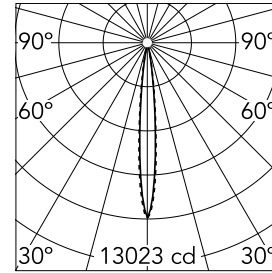

Light Shadow Adjustable No Trim 4 Spots Optic Spot

03.8927.40A - White/Gold

Recessed integrated luminaire with 4 LED lighting spots. Remote power supply included (220-240V).

Main specifications

| | | | |
|------------------------|-------|-----------------------|---------------------|
| Number of heads | 1 | Net lumen (lm) | 736 |
| Lamp category | LED | Mountings | Ceiling recessed |
| Power (W) | 10.8W | Environment | Indoor dry location |
| CCT (K) | 2700K | | |
| CRI | 90 | | |

Optical

| | |
|-------------------------------|-----------|
| Lighting type | Direct |
| LED type | Power LED |
| Light distribution | Symmetric |
| Optical type | Spot |
| Beam angle (°) | 10 |
| Beam angle C90-270 (°) | 10 |

| | | | |
|--------------------|--------------|-------------|--|
| Beam Angle: | 10° | | |
| h(m) | E(lx) | D(m) | |
| 1 | 13023 | 0.18 | |
| 2 | 3256 | 0.36 | |
| 3 | 1447 | 0.55 | |
| 4 | 814 | 0.73 | |
| 5 | 521 | 0.91 | |

Physical

| | | | |
|----------------------------|------------|--------------------|-----|
| Color | White/Gold | Length (mm) | 149 |
| Orientation | Adjustable | | |
| Recessed depth (mm) | 75 | | |
| Weight (kg) | 0.34 | | |
| Tilt (°) | 30 | | |