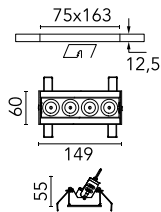

Light Shadow Adjustable No Trim 4 Spots Optic Spot

03.8927.40A - White/Gold

Recessed integrated luminaire with 4 LED lighting spots. Remote power supply included (220-240V).

Main specifications

| | | | |
|------------------------|-------|-----------------------|---------------------|
| Number of heads | 1 | Net lumen (lm) | 736 |
| Lamp category | LED | Mountings | Ceiling recessed |
| Power (W) | 10.8W | Environment | Indoor dry location |
| CCT (K) | 2700K | | |
| CRI | 90 | | |

Optical

| | |
|-------------------------------|-----------|
| Lighting type | Direct |
| LED type | Power LED |
| Light distribution | Symmetric |
| Optical type | Spot |
| Beam angle (°) | 10 |
| Beam angle C90-270 (°) | 10 |

| | | | |
|--------------------|--------------|-------------|--|
| Beam Angle: | 10° | | |
| h(m) | E(lx) | D(m) | |
| 1 | 13023 | 0.18 | |
| 2 | 3256 | 0.36 | |
| 3 | 1447 | 0.55 | |
| 4 | 814 | 0.73 | |
| 5 | 521 | 0.91 | |

Physical

| | | | |
|----------------------------|------------|--------------------|-----|
| Color | White/Gold | Length (mm) | 149 |
| Orientation | Adjustable | | |
| Recessed depth (mm) | 75 | | |
| Weight (kg) | 0.34 | | |
| Tilt (°) | 30 | | |