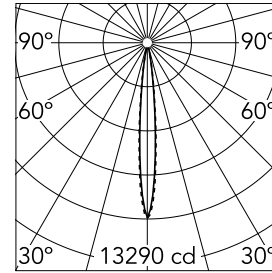

## Light Shadow Adjustable No Trim 4 Spots Optic Spot

03.8926.40A - White/Chrome

Recessed integrated luminaire with 4 LED lighting spots. Remote power supply included (220-240V).

### Main specifications

<b>Number of heads</b>	1	<b>Net lumen (lm)</b>	754
<b>Lamp category</b>	LED	<b>Mountings</b>	Ceiling recessed
<b>Power (W)</b>	10.8W	<b>Environment</b>	Indoor dry location
<b>CCT (K)</b>	2700K		
<b>CRI</b>	90		

### Optical

<b>Lighting type</b>	Direct
<b>LED type</b>	Power LED
<b>Light distribution</b>	Symmetric
<b>Optical type</b>	Spot
<b>Beam angle (°)</b>	10
<b>Beam angle C90-270 (°)</b>	10

<b>Beam Angle:</b>	10°		
<b>h(m)</b>	<b>E(lx)</b>	<b>D(m)</b>	
1	13290	0.18	
2	3322	0.36	
3	1477	0.55	
4	831	0.73	
5	532	0.91	

### Physical

<b>Color</b>	White/Chrome	<b>Length (mm)</b>	149
<b>Orientation</b>	Adjustable		
<b>Recessed depth (mm)</b>	75		
<b>Weight (kg)</b>	0.34		
<b>Tilt (°)</b>	30		