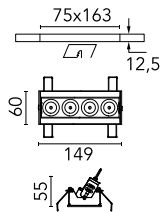

## Light Shadow Adjustable No Trim 4 Spots Optic Spot

03.8926.40A - White/Chrome

Recessed integrated luminaire with 4 LED lighting spots. Remote power supply included (220-240V).

### Main specifications

<b>Number of heads</b>	1	<b>Net lumen (lm)</b>	754
<b>Lamp category</b>	LED	<b>Mountings</b>	Ceiling recessed
<b>Power (W)</b>	10.8W	<b>Environment</b>	Indoor dry location
<b>CCT (K)</b>	2700K		
<b>CRI</b>	90		

### Optical

<b>Lighting type</b>	Direct
<b>LED type</b>	Power LED
<b>Light distribution</b>	Symmetric
<b>Optical type</b>	Spot
<b>Beam angle (°)</b>	10
<b>Beam angle C90-270 (°)</b>	10

<b>Beam Angle:</b>	10°		
<b>h(m)</b>	<b>E(lx)</b>	<b>D(m)</b>	
1	13290	0.18	
2	3322	0.36	
3	1477	0.55	
4	831	0.73	
5	532	0.91	

### Physical

<b>Color</b>	White/Chrome	<b>Length (mm)</b>	149
<b>Orientation</b>	Adjustable		
<b>Recessed depth (mm)</b>	75		
<b>Weight (kg)</b>	0.34		
<b>Tilt (°)</b>	30		