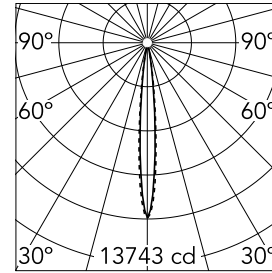

Light Shadow Adjustable No Trim 4 Spots Optic Spot

03.8924.14A - Black/White

Recessed integrated luminaire with 4 LED lighting spots. Remote power supply included (220-240V).

Main specifications

Number of heads	1	Net lumen (lm)	751
Lamp category	LED	Mountings	Ceiling recessed
Power (W)	10.8W	Environment	Indoor dry location
CCT (K)	2700K		
CRI	90		

Optical

Lighting type	Direct
LED type	Power LED
Light distribution	Symmetric
Optical type	Spot
Beam angle (°)	10
Beam angle C90-270 (°)	10

Beam Angle:	10°		
h(m)	E(lx)	D(m)	
1	13743	0.17	
2	3436	0.35	
3	1527	0.52	
4	859	0.70	
5	550	0.87	

Luminous flux luminaire
751 lm (EXTREME CUT OFF)

Electrical

Frequency (Hz)	50/60	Insulation class	II
Voltage (V)	220.00		
Dimmable	No		
Driver	Remote included		
Emergency	Without		

Physical

Color	Black/White	Length (mm)	149
Orientation	Adjustable		
Recessed depth (mm)	75		
Weight (kg)	0.34		
Tilt (°)	30		