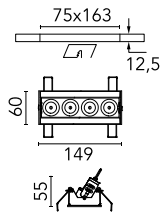

Light Shadow Adjustable No Trim 4 Spots Optic Spot

03.8924.14A - Black/White

Recessed integrated luminaire with 4 LED lighting spots. Remote power supply included (220-240V).

Main specifications

Number of heads	1	Net lumen (lm)	751
Lamp category	LED	Mountings	Ceiling recessed
Power (W)	10.8W	Environment	Indoor dry location
CCT (K)	2700K		
CRI	90		

Optical

Lighting type	Direct
LED type	Power LED
Light distribution	Symmetric
Optical type	Spot
Beam angle (°)	10
Beam angle C90-270 (°)	10

Beam Angle:	10°		
h(m)	E(lx)	D(m)	
1	13743	0.17	
2	3436	0.35	
3	1527	0.52	
4	859	0.70	
5	550	0.87	

Luminous flux luminaire
751 lm (EXTREME CUT OFF)

Electrical

Frequency (Hz)	50/60	Insulation class	II
Voltage (V)	220.00		
Dimmable	No		
Driver	Remote included		
Emergency	Without		

Physical

Color	Black/White	Length (mm)	149
Orientation	Adjustable		
Recessed depth (mm)	75		
Weight (kg)	0.34		
Tilt (°)	30		