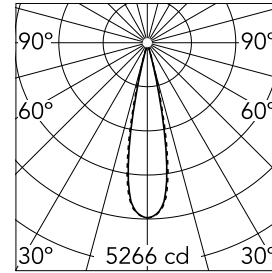

Light Shadow Adjustable No Trim 4 Spots Optic Medium

03.9433.40A - White/Gold

Recessed integrated luminaire with 4 LED lighting spots. Remote power supply included (220-240V).

Main specifications

Number of heads	1	Net lumen (lm)	788
Lamp category	LED	Mountings	Ceiling recessed
Power (W)	10.8W	Environment	Indoor dry location
CCT (K)	3000K		
CRI	90		

Optical

Lighting type	Direct
LED type	Power LED
Light distribution	Symmetric
Optical type	Medium
Beam angle (°)	22
Beam angle C90-270 (°)	22

Beam Angle:	22°		
h(m)	E(lx)	D(m)	
1	5266	0.39	
2	1316	0.78	
3	585	1.17	
4	329	1.56	
5	211	1.95	

Luminous flux luminaire
788 lm (EXTREME CUT OFF)

Electrical

Frequency (Hz)	50/60	Insulation class	II
Voltage (V)	220.00		
Dimmable	No		
Driver	Remote included		
Emergency	Without		

Physical

Color	White/Gold	Length (mm)	149
Orientation	Adjustable		
Recessed depth (mm)	75		
Weight (kg)	0.34		
Tilt (°)	30		