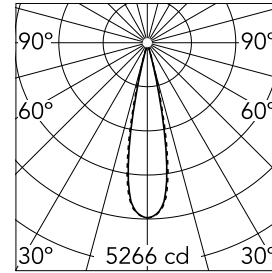

Light Shadow Adjustable No Trim 4 Spots Optic Medium

03.9433.14A - Black/Gold

Recessed integrated luminaire with 4 LED lighting spots. Remote power supply included (220-240V).

Main specifications

Number of heads	1	Net lumen (lm)	788
Lamp category	LED	Mountings	Ceiling recessed
Power (W)	10.8W	Environment	Indoor
CCT (K)	3000K		
CRI	90		

Optical

Lighting type	Direct
LED type	Power LED
Light distribution	Symmetric
Optical type	Medium
Beam angle (°)	22
Beam angle C90-270 (°)	22

Luminous flux luminaire
788 lm (EXTREME CUT OFF)

Electrical

Frequency (Hz)	50/60	Emergency	Without
Voltage (V)	220.00	Insulation class	II
Dimmable	No		
Driver	Remote		
Driver type	Electronic		

Physical

Color	Black/Gold	Length (mm)	149
Orientation	Adjustable		
Recessed depth (mm)	75		
Weight (kg)	0.34		
Tilt (°)	30		

Note

It requires a pre-installation frame, to be ordered separately.

Light Shadow Adjustable No Trim 4 Spots Optic Medium