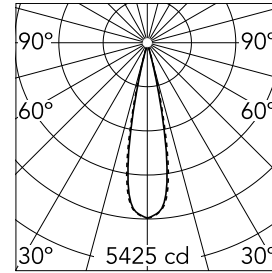

Light Shadow Adjustable No Trim 4 Spots Optic Medium

■ ■ 03.9431.14A - Black/Black

Recessed integrated luminaire with 4 LED lighting spots. Remote power supply included (220-240V).

Main specifications

Number of heads	1	Net lumen (lm)	793
Lamp category	LED	Mountings	Ceiling recessed
Power (W)	10.8W	Environment	Indoor dry location
CCT (K)	3000K		
CRI	90		

Optical

Lighting type	Direct
LED type	Power LED
Light distribution	Symmetric
Optical type	Medium
Beam angle (°)	22
Beam angle C90-270 (°)	22

Beam Angle: 22°		
h(m)	E(lx)	D(m)
1	5425	0.39
2	1356	0.78
3	603	1.17
4	339	1.56
5	217	1.95

Luminous flux luminaire
793 lm (EXTREME CUT OFF)

Electrical

Frequency (Hz)	50/60	Insulation class	II
Voltage (V)	220.00		
Dimmable	No		
Driver	Remote included		
Emergency	Without		

Physical

Color	Black/Black	Length (mm)	149
Orientation	Adjustable		
Recessed depth (mm)	75		
Weight (kg)	0.34		
Tilt (°)	30		