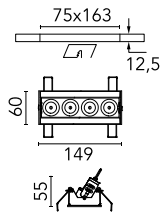

Light Shadow Adjustable No Trim 4 Spots Optic Medium

■ ■ 03.9431.14A - Black/Black

Recessed integrated luminaire with 4 LED lighting spots. Remote power supply included (220-240V).

Main specifications

Number of heads	1	Net lumen (lm)	793
Lamp category	LED	Mountings	Ceiling recessed
Power (W)	10.8W	Environment	Indoor dry location
CCT (K)	3000K		
CRI	90		

Optical

Lighting type	Direct
LED type	Power LED
Light distribution	Symmetric
Optical type	Medium
Beam angle (°)	22
Beam angle C90-270 (°)	22

Beam Angle: 22°		
h(m)	E(lx)	D(m)
1	5425	0.39
2	1356	0.78
3	603	1.17
4	339	1.56
5	217	1.95

Luminous flux luminaire
793 lm (EXTREME CUT OFF)

Electrical

Frequency (Hz)	50/60	Insulation class	II
Voltage (V)	220.00		
Dimmable	No		
Driver	Remote included		
Emergency	Without		

Physical

Color	Black/Black	Length (mm)	149
Orientation	Adjustable		
Recessed depth (mm)	75		
Weight (kg)	0.34		
Tilt (°)	30		