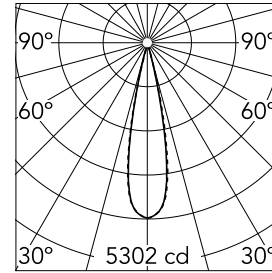

Light Shadow Adjustable No Trim 4 Spots Optic Medium

03.9430.40A - White/White

Recessed integrated luminaire with 4 LED lighting spots. Remote power supply included (220-240V).

Main specifications

Number of heads	1	Net lumen (lm)	793
Lamp category	LED	Mountings	Ceiling recessed
Power (W)	10.8W	Environment	Indoor dry location
CCT (K)	3000K		
CRI	90		

Optical

Lighting type	Direct
LED type	Power LED
Light distribution	Symmetric
Optical type	Medium
Beam angle (°)	22
Beam angle C90-270 (°)	22

Beam Angle:	22°		
h(m)	E(lx)	D(m)	
1	5302	0.39	
2	1325	0.78	
3	589	1.17	
4	331	1.56	
5	212	1.95	

Luminous flux luminaire
793 lm (EXTREME CUT OFF)

Electrical

Frequency (Hz)	50/60	Insulation class	II
Voltage (V)	220.00		
Dimmable	No		
Driver	Remote included		
Emergency	Without		

Physical

Color	White/White	Length (mm)	149
Orientation	Adjustable		
Recessed depth (mm)	75		
Weight (kg)	0.34		
Tilt (°)	30		