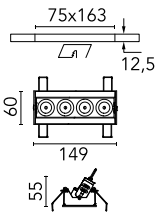

Light Shadow Adjustable No Trim 4 Spots Optic Medium

03.9430.40A - White/White

Recessed integrated luminaire with 4 LED lighting spots. Remote power supply included (220-240V).

Main specifications

Number of heads	1	Net lumen (lm)	793
Lamp category	LED	Mountings	Ceiling recessed
Power (W)	10.8W	Environment	Indoor dry location
CCT (K)	3000K		
CRI	90		

Optical

Lighting type	Direct
LED type	Power LED
Light distribution	Symmetric
Optical type	Medium
Beam angle (°)	22
Beam angle C90-270 (°)	22

Beam Angle:	22°		
h(m)	E(lx)	D(m)	
1	5302	0.39	
2	1325	0.78	
3	589	1.17	
4	331	1.56	
5	212	1.95	

Luminous flux luminaire
793 lm (EXTREME CUT OFF)

Electrical

Frequency (Hz)	50/60	Insulation class	II
Voltage (V)	220.00		
Dimmable	No		
Driver	Remote included		
Emergency	Without		

Physical

Color	White/White	Length (mm)	149
Orientation	Adjustable		
Recessed depth (mm)	75		
Weight (kg)	0.34		
Tilt (°)	30		

Note

It requires a pre-installation frame, to be ordered separately.

Light Shadow Adjustable No Trim 4 Spots Optic Medium

Pre-installation Frame
08.0516.00

Accessory for mounting of No Trim
continuous line.
08.0059.90