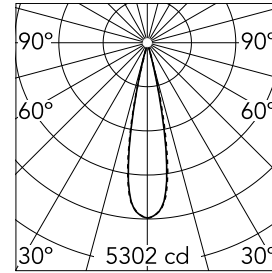

### Main specifications

<b>Number of heads</b>	1	<b>Net lumen (lm)</b>	793
<b>Lamp category</b>	LED	<b>Mountings</b>	Ceiling recessed
<b>Power (W)</b>	10.8W	<b>Environment</b>	Indoor dry location
<b>CCT (K)</b>	3000K		
<b>CRI</b>	90		

### Optical

<b>Lighting type</b>	Direct
<b>LED type</b>	Power LED
<b>Light distribution</b>	Symmetric
<b>Optical type</b>	Medium
<b>Beam angle (°)</b>	22
<b>Beam angle C90-270 (°)</b>	22

<b>Beam Angle: 22°</b>		
<b>h(m)</b>	<b>E(lx)</b>	<b>D(m)</b>
1	5302	0.39
2	1325	0.78
3	589	1.17
4	331	1.56
5	212	1.95

Luminous flux luminaire  
793 lm (EXTREME CUT OFF)

### Physical

<b>Color</b>	Black/White	<b>Length (mm)</b>	149
<b>Orientation</b>	Adjustable		
<b>Recessed depth (mm)</b>	75		
<b>Weight (kg)</b>	0.34		
<b>Tilt (°)</b>	30		