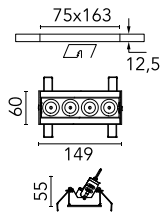

## Light Shadow Adjustable No Trim 4 Spots Optic Medium

■ □ 03.9430.14A - Black/White

Recessed integrated luminaire with 4 LED lighting spots. Remote power supply included (220-240V).

### Main specifications

<b>Number of heads</b>	1	<b>Net lumen (lm)</b>	793
<b>Lamp category</b>	LED	<b>Mountings</b>	Ceiling recessed
<b>Power (W)</b>	10.8W	<b>Environment</b>	Indoor dry location
<b>CCT (K)</b>	3000K		
<b>CRI</b>	90		

### Physical

<b>Color</b>	Black/White	<b>Length (mm)</b>	149
<b>Orientation</b>	Adjustable		
<b>Recessed depth (mm)</b>	75		
<b>Weight (kg)</b>	0.34		
<b>Tilt (°)</b>	30		