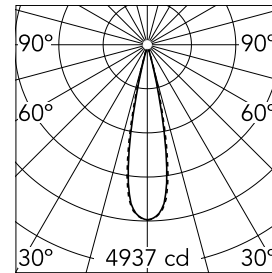

Light Shadow Adjustable No Trim 4 Spots Optic Medium

03.9423.40A - White/Gold

Recessed integrated luminaire with 4 LED lighting spots. Remote power supply included (220-240V).

Main specifications

Number of heads	1	Net lumen (lm)	738
Lamp category	LED	Mountings	Ceiling recessed
Power (W)	10.8W	Environment	Indoor dry location
CCT (K)	2700K		
CRI	90		

Optical

Lighting type	Direct
LED type	Power LED
Light distribution	Symmetric
Optical type	Medium
Beam angle (°)	22
Beam angle C90-270 (°)	22

Beam Angle:	22°		
h(m)	E(lx)	D(m)	
1	4937	0.39	
2	1234	0.78	
3	549	1.17	
4	309	1.56	
5	197	1.95	

Luminous flux luminaire
738 lm (EXTREME CUT OFF)

Electrical

Frequency (Hz)	50/60	Insulation class	II
Voltage (V)	220.00		
Dimmable	No		
Driver	Remote included		
Emergency	Without		

Physical

Color	White/Gold	Length (mm)	149
Orientation	Adjustable		
Recessed depth (mm)	75		
Weight (kg)	0.34		
Tilt (°)	30		