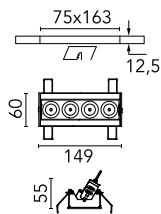

Light Shadow Adjustable No Trim 4 Spots Optic Medium

03.9423.40A - White/Gold

Recessed integrated luminaire with 4 LED lighting spots. Remote power supply included (220-240V).

Main specifications

Number of heads	1	Net lumen (lm)	738
Lamp category	LED	Mountings	Ceiling recessed
Power (W)	10.8W	Environment	Indoor dry location
CCT (K)	2700K		
CRI	90		

Optical

Lighting type	Direct
LED type	Power LED
Light distribution	Symmetric
Optical type	Medium
Beam angle (°)	22
Beam angle C90-270 (°)	22

Beam Angle:	22°		
h(m)	E(lx)	D(m)	
1	4937	0.39	
2	1234	0.78	
3	549	1.17	
4	309	1.56	
5	197	1.95	

Luminous flux luminaire
738 lm (EXTREME CUT OFF)

Electrical

Frequency (Hz)	50/60	Insulation class	II
Voltage (V)	220.00		
Dimmable	No		
Driver	Remote included		
Emergency	Without		

Physical

Color	White/Gold	Length (mm)	149
Orientation	Adjustable		
Recessed depth (mm)	75		
Weight (kg)	0.34		
Tilt (°)	30		