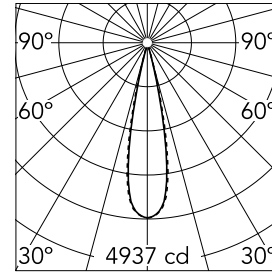

Light Shadow Adjustable No Trim 4 Spots Optic Medium

03.9423.14A - Black/Gold

Recessed integrated luminaire with 4 LED lighting spots. Remote power supply included (220-240V).

Main specifications

Number of heads	1	Net lumen (lm)	738
Lamp category	LED	Mountings	Ceiling recessed
Power (W)	10.8W	Environment	Indoor
CCT (K)	2700K		
CRI	90		

Optical

Lighting type	Direct
LED type	Power LED
Light distribution	Symmetric
Optical type	Medium
Beam angle (°)	22
Beam angle C90-270 (°)	22

Beam Angle:	22°		
h(m)	E(lx)	D(m)	
1	4937	0.39	
2	1234	0.78	
3	549	1.17	
4	309	1.56	
5	197	1.95	

Luminous flux luminaire
738 lm (EXTREME CUT OFF)

Electrical

Frequency (Hz)	50/60	Emergency	Without
Voltage (V)	220.00	Insulation class	II
Dimmable	No		
Driver	Remote		
Driver type	Electronic		

Physical

Color	Black/Gold	Length (mm)	149
Orientation	Adjustable		
Recessed depth (mm)	75		
Weight (kg)	0.34		
Tilt (°)	30		