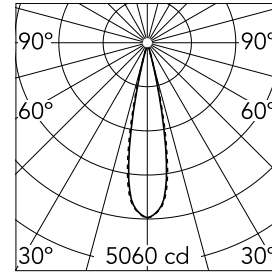

### Main specifications

<b>Number of heads</b>	1	<b>Net lumen (lm)</b>	752
<b>Lamp category</b>	LED	<b>Mountings</b>	Ceiling recessed
<b>Power (W)</b>	10.8W	<b>Environment</b>	Indoor dry location
<b>CCT (K)</b>	2700K		
<b>CRI</b>	90		

### Optical

<b>Lighting type</b>	Direct
<b>LED type</b>	Power LED
<b>Light distribution</b>	Symmetric
<b>Optical type</b>	Medium
<b>Beam angle (°)</b>	22
<b>Beam angle C90-270 (°)</b>	22

<b>Beam Angle:</b>	22°		
<b>h(m)</b>	<b>E(lx)</b>	<b>D(m)</b>	
1	5060	0.39	
2	1265	0.77	
3	562	1.16	
4	316	1.55	
5	202	1.94	

Luminous flux luminaire  
752 lm (EXTREME CUT OFF)

### Physical

<b>Color</b>	White/Chrome	<b>Length (mm)</b>	149
<b>Orientation</b>	Adjustable		
<b>Recessed depth (mm)</b>	75		
<b>Weight (kg)</b>	0.34		
<b>Tilt (°)</b>	30		