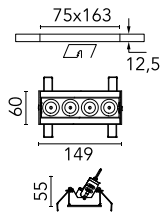

Light Shadow Adjustable No Trim 4 Spots Optic Medium

■ 03.9421.40A - White/Black

Recessed integrated luminaire with 4 LED lighting spots. Remote power supply included (220-240V).

Main specifications

Number of heads	1	Net lumen (lm)	744
Lamp category	LED	Mountings	Ceiling recessed
Power (W)	10.8W	Environment	Indoor dry location
CCT (K)	2700K		
CRI	90		

Optical

Lighting type	Direct
LED type	Power LED
Light distribution	Symmetric
Optical type	Medium
Beam angle (°)	22
Beam angle C90-270 (°)	22

Beam Angle:	22°		
h(m)	E(lx)	D(m)	
1	5086	0.39	
2	1272	0.78	
3	565	1.17	
4	318	1.56	
5	203	1.95	

Luminous flux luminaire
744 lm (EXTREME CUT OFF)

Electrical

Frequency (Hz)	50/60	Insulation class	II
Voltage (V)	220.00		
Dimmable	No		
Driver	Remote included		
Emergency	Without		

Physical

Color	White/Black	Length (mm)	149
Orientation	Adjustable		
Recessed depth (mm)	75		
Weight (kg)	0.34		
Tilt (°)	30		