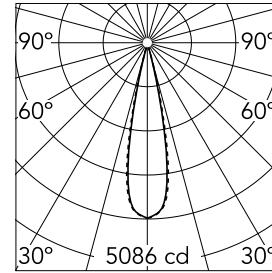

Light Shadow Adjustable No Trim 4 Spots Optic Medium

■ 03.9421.40A - White/Black

Recessed integrated luminaire with 4 LED lighting spots. Remote power supply included (220-240V).

Main specifications

Number of heads	1	Net lumen (lm)	744
Lamp category	LED	Mountings	Ceiling recessed
Power (W)	10.8W	Environment	Indoor dry location
CCT (K)	2700K		
CRI	90		

Optical

Lighting type	Direct
LED type	Power LED
Light distribution	Symmetric
Optical type	Medium
Beam angle (°)	22
Beam angle C90-270 (°)	22

Beam Angle:	22°		
h(m)	E(lx)	D(m)	
1	5086	0.39	
2	1272	0.78	
3	565	1.17	
4	318	1.56	
5	203	1.95	

Luminous flux luminaire
744 lm (EXTREME CUT OFF)

Electrical

Frequency (Hz)	50/60	Insulation class	II
Voltage (V)	220.00		
Dimmable	No		
Driver	Remote included		
Emergency	Without		

Physical

Color	White/Black	Length (mm)	149
Orientation	Adjustable		
Recessed depth (mm)	75		
Weight (kg)	0.34		
Tilt (°)	30		