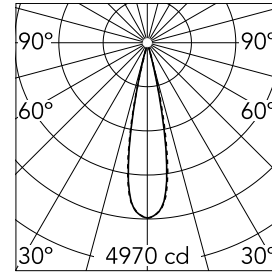

### Main specifications

<b>Number of heads</b>	1	<b>Net lumen (lm)</b>	744
<b>Lamp category</b>	LED	<b>Mountings</b>	Ceiling recessed
<b>Power (W)</b>	10.8W	<b>Environment</b>	Indoor dry location
<b>CCT (K)</b>	2700K		
<b>CRI</b>	90		

### Optical

<b>Lighting type</b>	Direct
<b>LED type</b>	Power LED
<b>Light distribution</b>	Symmetric
<b>Optical type</b>	Medium
<b>Beam angle (°)</b>	22
<b>Beam angle C90-270 (°)</b>	22

<b>Beam Angle:</b>	22°		
<b>h(m)</b>	<b>E(lx)</b>	<b>D(m)</b>	
1	4970	0.39	
2	1243	0.78	
3	552	1.17	
4	311	1.56	
5	199	1.95	

Luminous flux luminaire  
744 lm (EXTREME CUT OFF)

### Physical

<b>Color</b>	White/White	<b>Length (mm)</b>	149
<b>Orientation</b>	Adjustable		
<b>Recessed depth (mm)</b>	75		
<b>Weight (kg)</b>	0.34		
<b>Tilt (°)</b>	30		