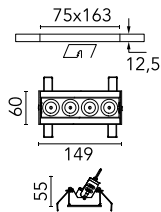

Light Shadow Adjustable No Trim 4 Spots Optic Flood

03.9437.40A - White/Chrome

Recessed integrated luminaire with 4 LED lighting spots. Remote power supply included (220-240V).

Main specifications

Number of heads	1	Net lumen (lm)	803
Lamp category	LED	Mountings	Ceiling recessed
Power (W)	10.8W	Environment	Indoor
CCT (K)	3000K		
CRI	90		

Optical

Lighting type	Direct
LED type	Power LED
Light distribution	Symmetric
Optical type	Flood
Beam angle (°)	33
Beam angle C90-270 (°)	33

Beam Angle: 33°		
h(m)	E(lx)	D(m)
1	2485	0.60
2	621	1.19
3	276	1.79
4	155	2.38
5	99	2.98

Luminous flux luminaire
803 lm (EXTREME CUT OFF)

Electrical

Frequency (Hz)	50/60	Emergency	Without
Voltage (V)	220.00	Insulation class	II
Dimmable	No		
Driver	Remote		
Driver type	Electronic		

Physical

Color	White/Chrome	Length (mm)	149
Orientation	Adjustable		
Recessed depth (mm)	75		
Weight (kg)	0.34		
Tilt (°)	30		