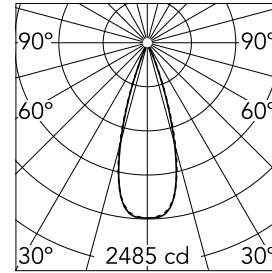

Light Shadow Adjustable No Trim 4 Spots Optic Flood

03.9437.40A - White/Chrome

Recessed integrated luminaire with 4 LED lighting spots. Remote power supply included (220-240V).

Main specifications

Number of heads	1	Net lumen (lm)	803
Lamp category	LED	Mountings	Ceiling recessed
Power (W)	10.8W	Environment	Indoor
CCT (K)	3000K		
CRI	90		

Optical

Lighting type	Direct
LED type	Power LED
Light distribution	Symmetric
Optical type	Flood
Beam angle (°)	33
Beam angle C90-270 (°)	33

Beam Angle: 33°		
h(m)	E(lx)	D(m)
1	2485	0.60
2	621	1.19
3	276	1.79
4	155	2.38
5	99	2.98

Luminous flux luminaire
803 lm (EXTREME CUT OFF)

Electrical

Frequency (Hz)	50/60	Emergency	Without
Voltage (V)	220.00	Insulation class	II
Dimmable	No		
Driver	Remote		
Driver type	Electronic		

Physical

Color	White/Chrome	Length (mm)	149
Orientation	Adjustable		
Recessed depth (mm)	75		
Weight (kg)	0.34		
Tilt (°)	30		