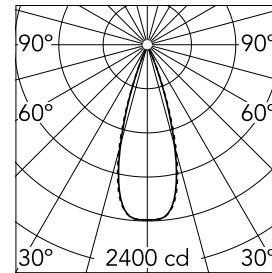

Light Shadow Adjustable No Trim 4 Spots Optic Flood

■ ■ 03.9436.14A - Black/Black

Recessed integrated luminaire with 4 LED lighting spots. Remote power supply included (220-240V).

Main specifications

Number of heads	1	Net lumen (lm)	768
Lamp category	LED	Mountings	Ceiling recessed
Power (W)	10.8W	Environment	Indoor
CCT (K)	3000K		
CRI	90		

Optical

Lighting type	Direct
LED type	Power LED
Light distribution	Symmetric
Optical type	Flood
Beam angle (°)	33
Beam angle C90-270 (°)	33

Beam Angle: 33°		
h(m)	E(lx)	D(m)
1	2400	0.60
2	600	1.19
3	267	1.79
4	150	2.39
5	96	2.99

Luminous flux luminaire
768 lm (EXTREME CUT OFF)

Electrical

Frequency (Hz)	50/60	Emergency	Without
Voltage (V)	220.00	Insulation class	II
Dimmable	No		
Driver	Remote		
Driver type	Electronic		

Physical

Color	Black/Black	Length (mm)	149
Orientation	Adjustable		
Recessed depth (mm)	75		
Weight (kg)	0.34		
Tilt (°)	30		