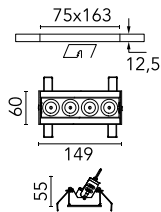

Light Shadow Adjustable No Trim 4 Spots Optic Flood

■ ■ 03.9436.14A - Black/Black

Recessed integrated luminaire with 4 LED lighting spots. Remote power supply included (220-240V).

Main specifications

Number of heads	1	Net lumen (lm)	768
Lamp category	LED	Mountings	Ceiling recessed
Power (W)	10.8W	Environment	Indoor
CCT (K)	3000K		
CRI	90		

Optical

Lighting type	Direct
LED type	Power LED
Light distribution	Symmetric
Optical type	Flood
Beam angle (°)	33
Beam angle C90-270 (°)	33

Beam Angle: 33°		
h(m)	E(lx)	D(m)
1	2400	0.60
2	600	1.19
3	267	1.79
4	150	2.39
5	96	2.99

Luminous flux luminaire
768 lm (EXTREME CUT OFF)

Electrical

Frequency (Hz)	50/60	Emergency	Without
Voltage (V)	220.00	Insulation class	II
Dimmable	No		
Driver	Remote		
Driver type	Electronic		

Physical

Color	Black/Black	Length (mm)	149
Orientation	Adjustable		
Recessed depth (mm)	75		
Weight (kg)	0.34		
Tilt (°)	30		