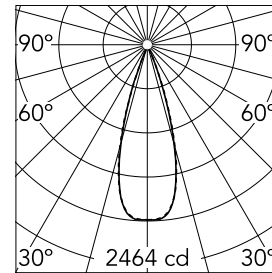

Light Shadow Adjustable No Trim 4 Spots Optic Flood

03.9435.40A - White/White

Recessed integrated luminaire with 4 LED lighting spots. Remote power supply included (220-240V).

Main specifications

Number of heads	1	Net lumen (lm)	790
Lamp category	LED	Mountings	Ceiling recessed
Power (W)	10.8W	Environment	Indoor
CCT (K)	3000K		
CRI	90		

Optical

Lighting type	Direct
LED type	Power LED
Light distribution	Symmetric
Optical type	Flood
Beam angle (°)	33
Beam angle C90-270 (°)	33

Beam Angle:	33°		
h(m)	E(lx)	D(m)	
1	2464	0.59	
2	616	1.18	
3	274	1.78	
4	154	2.37	
5	99	2.96	

Luminous flux luminaire
790 lm (EXTREME CUT OFF)

Electrical

Frequency (Hz)	50/60	Emergency	Without
Voltage (V)	220.00	Insulation class	II
Dimmable	No		
Driver	Remote		
Driver type	Electronic		

Physical

Color	White/White	Length (mm)	149
Orientation	Adjustable		
Recessed depth (mm)	75		
Weight (kg)	0.34		
Tilt (°)	30		