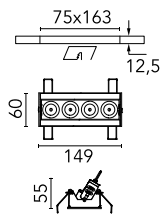

Light Shadow Adjustable No Trim 4 Spots Optic Flood

03.9435.40A - White/White

Recessed integrated luminaire with 4 LED lighting spots. Remote power supply included (220-240V).

Main specifications

Number of heads	1	Net lumen (lm)	790
Lamp category	LED	Mountings	Ceiling recessed
Power (W)	10.8W	Environment	Indoor
CCT (K)	3000K		
CRI	90		

Optical

Lighting type	Direct
LED type	Power LED
Light distribution	Symmetric
Optical type	Flood
Beam angle (°)	33
Beam angle C90-270 (°)	33

Beam Angle:	33°		
h(m)	E(lx)	D(m)	
1	2464	0.59	
2	616	1.18	
3	274	1.78	
4	154	2.37	
5	99	2.96	

Luminous flux luminaire
790 lm (EXTREME CUT OFF)

Electrical

Frequency (Hz)	50/60	Emergency	Without
Voltage (V)	220.00	Insulation class	II
Dimmable	No		
Driver	Remote		
Driver type	Electronic		

Physical

Color	White/White	Length (mm)	149
Orientation	Adjustable		
Recessed depth (mm)	75		
Weight (kg)	0.34		
Tilt (°)	30		