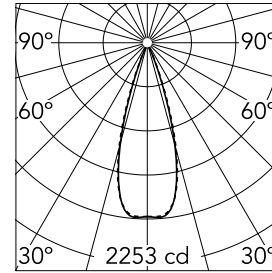

Light Shadow Adjustable No Trim 4 Spots Optic Flood

03.9428.14A - Black/Gold

Recessed integrated luminaire with 4 LED lighting spots. Remote power supply included.

Main specifications

Number of heads	1	Environment	Indoor dry location
Lamp category	LED		
Power (W)	10.8W		
Net lumen (lm)	732		
Mountings	Ceiling recessed		

Optical

Lighting type	Direct
LED type	Power LED
Light distribution	Symmetric
Optical type	Flood
Beam angle (°)	33
Beam angle C90-270 (°)	33

Beam Angle:	33°		
h(m)	E(lx)	D(m)	
1	2253	0.60	
2	563	1.20	
3	250	1.79	
4	141	2.39	
5	90	2.99	

Luminous flux luminaire
732 lm (EXTREME CUT OFF)

Electrical

Frequency (Hz)	50/60	Insulation class	II
Voltage (V)	220.00		
Dimmable	No		
Driver	Remote included		
Emergency	Without		

Physical

Color	Black/Gold	Length (mm)	149
Orientation	Adjustable		
Recessed depth (mm)	75		
Weight (kg)	0.34		
Tilt (°)	30		