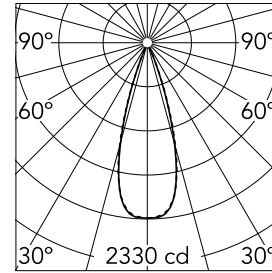

Light Shadow Adjustable No Trim 4 Spots Optic Flood

03.9427.14A - Black/Chrome

Recessed integrated luminaire with 4 LED lighting spots. Remote power supply included (220-240V).

Main specifications

Number of heads	1	Net lumen (lm)	752
Lamp category	LED	Mountings	Ceiling recessed
Power (W)	10.8W	Environment	Indoor
CCT (K)	2700K		
CRI	90		

Optical

Lighting type	Direct
LED type	Power LED
Light distribution	Symmetric
Optical type	Flood
Beam angle (°)	33
Beam angle C90-270 (°)	33

Beam Angle: 33°		
h(m)	E(lx)	D(m)
1	2330	0.60
2	582	1.19
3	259	1.79
4	146	2.38
5	93	2.98

Luminous flux luminaire
752 lm (EXTREME CUT OFF)

Electrical

Frequency (Hz)	50/60	Emergency	Without
Voltage (V)	220.00	Insulation class	II
Dimmable	No		
Driver	Remote		
Driver type	Electronic		

Physical

Color	Black/Chrome	Length (mm)	149
Orientation	Adjustable		
Recessed depth (mm)	75		
Weight (kg)	0.34		
Tilt (°)	30		