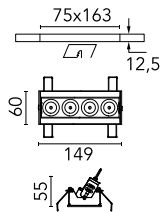

Light Shadow Adjustable No Trim 4 Spots Optic Flood

03.9425.40A - White/White

Recessed integrated luminaire with 4 LED lighting spots. Remote power supply included (220-240V).

Main specifications

Number of heads	1	Net lumen (lm)	741
Lamp category	LED	Mountings	Ceiling recessed
Power (W)	10.8W	Environment	Indoor dry location
CCT (K)	2700K		
CRI	90		

Optical

Lighting type	Direct
LED type	Power LED
Light distribution	Symmetric
Optical type	Flood
Beam angle (°)	33
Beam angle C90-270 (°)	33

Beam Angle: 33°		
h(m)	E(lx)	D(m)
1	2310	0.59
2	577	1.18
3	257	1.78
4	144	2.37
5	92	2.96

Luminous flux luminaire
741 lm (EXTREME CUT OFF)

Electrical

Frequency (Hz)	50/60	Insulation class	II
Voltage (V)	220.00		
Dimmable	No		
Driver	Remote included		
Emergency	Without		

Physical

Color	White/White	Length (mm)	149
Orientation	Adjustable		
Recessed depth (mm)	75		
Weight (kg)	0.34		
Tilt (°)	30		