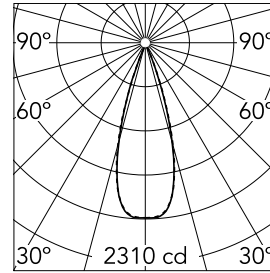

Light Shadow Adjustable No Trim 4 Spots Optic Flood

03.9425.40A - White/White

Recessed integrated luminaire with 4 LED lighting spots. Remote power supply included (220-240V).

Main specifications

Number of heads	1	Net lumen (lm)	741
Lamp category	LED	Mountings	Ceiling recessed
Power (W)	10.8W	Environment	Indoor dry location
CCT (K)	2700K		
CRI	90		

Optical

Lighting type	Direct
LED type	Power LED
Light distribution	Symmetric
Optical type	Flood
Beam angle (°)	33
Beam angle C90-270 (°)	33

Beam Angle: 33°		
h(m)	E(lx)	D(m)
1	2310	0.59
2	577	1.18
3	257	1.78
4	144	2.37
5	92	2.96

Luminous flux luminaire
741 lm (EXTREME CUT OFF)

Electrical

Frequency (Hz)	50/60	Insulation class	II
Voltage (V)	220.00		
Dimmable	No		
Driver	Remote included		
Emergency	Without		

Physical

Color	White/White	Length (mm)	149
Orientation	Adjustable		
Recessed depth (mm)	75		
Weight (kg)	0.34		
Tilt (°)	30		