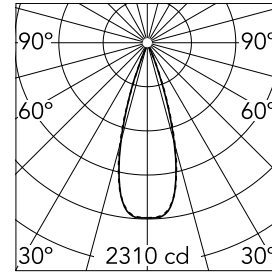

Light Shadow Adjustable No Trim 4 Spots Optic Flood

03.9425.14A - Black/White

Recessed integrated luminaire with 4 LED lighting spots. Remote power supply included (220-240V).

Main specifications

Number of heads	1	Net lumen (lm)	741
Lamp category	LED	Mountings	Ceiling recessed
Power (W)	10.8W	Environment	Indoor dry location
CCT (K)	2700K		
CRI	90		

Optical

Lighting type	Direct
LED type	Power LED
Light distribution	Symmetric
Optical type	Flood
Beam angle (°)	33
Beam angle C90-270 (°)	33

Beam Angle:	33°		
	h(m)	E(lx)	D(m)
1	2310	0.59	
2	577	1.18	
3	257	1.78	
4	144	2.37	
5	92	2.96	

Luminous flux luminaire
741 lm (EXTREME CUT OFF)

Electrical

Frequency (Hz)	50/60	Insulation class	II
Voltage (V)	220.00		
Dimmable	No		
Driver	Remote included		
Emergency	Without		

Physical

Color	Black/White	Length (mm)	149
Orientation	Adjustable		
Recessed depth (mm)	75		
Weight (kg)	0.34		
Tilt (°)	30		