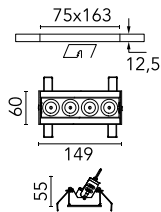

Light Shadow Adjustable No Trim 4 Spots Optic Flood

03.9425.14A - Black/White

Recessed integrated luminaire with 4 LED lighting spots. Remote power supply included (220-240V).

Main specifications

Number of heads	1	Net lumen (lm)	741
Lamp category	LED	Mountings	Ceiling recessed
Power (W)	10.8W	Environment	Indoor dry location
CCT (K)	2700K		
CRI	90		

Optical

Lighting type	Direct
LED type	Power LED
Light distribution	Symmetric
Optical type	Flood
Beam angle (°)	33
Beam angle C90-270 (°)	33

Beam Angle:	33°		
	h(m)	E(lx)	D(m)
1	2310	0.59	
2	577	1.18	
3	257	1.78	
4	144	2.37	
5	92	2.96	

Luminous flux luminaire
741 lm (EXTREME CUT OFF)

Electrical

Frequency (Hz)	50/60	Insulation class	II
Voltage (V)	220.00		
Dimmable	No		
Driver	Remote included		
Emergency	Without		

Physical

Color	Black/White	Length (mm)	149
Orientation	Adjustable		
Recessed depth (mm)	75		
Weight (kg)	0.34		
Tilt (°)	30		