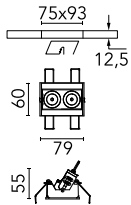

Light Shadow Adjustable No Trim 2 Spots Optic Wide Flood

03.7357.40A - White/Gold

Recessed integrated luminaire with 2 LED lighting spots. Remote power supply included (220-240V).

Main specifications

Number of heads	1	Net lumen (lm)	452
Lamp category	LED	Mountings	Ceiling recessed
Power (W)	5.4W	Environment	Indoor dry location
CCT (K)	3000K		
CRI	90		

Optical

Lighting type	Direct
LED type	Power LED
Light distribution	Symmetric
Optical type	Wide flood
Beam angle (°)	46
Beam angle C90-270 (°)	46

Beam Angle:	46°		
h(m)	E(lx)	D(m)	
1	833	0.84	
2	208	1.69	
3	93	2.53	
4	52	3.38	
5	33	4.22	

Luminous flux luminaire
452 lm (EXTREME CUT OFF)

Electrical

Frequency (Hz)	50/60	Insulation class	II
Voltage (V)	220.00		
Dimmable	No		
Driver	Remote included		
Emergency	Without		

Physical

Color	White/Gold	Length (mm)	79
Orientation	Adjustable		
Recessed depth (mm)	150		
Weight (kg)	0.25		
Tilt (°)	30		