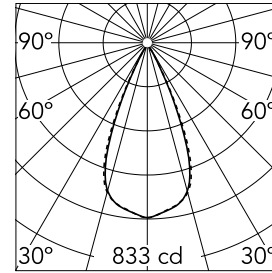

Light Shadow Adjustable No Trim 2 Spots Optic Wide Flood

03.7357.40A - White/Gold

Recessed integrated luminaire with 2 LED lighting spots. Remote power supply included (220-240V).

Main specifications

Number of heads	1	Net lumen (lm)	452
Lamp category	LED	Mountings	Ceiling recessed
Power (W)	5.4W	Environment	Indoor dry location
CCT (K)	3000K		
CRI	90		

Optical

Lighting type	Direct
LED type	Power LED
Light distribution	Symmetric
Optical type	Wide flood
Beam angle (°)	46
Beam angle C90-270 (°)	46

Beam Angle:	46°		
h(m)	E(lx)	D(m)	
1	833	0.84	
2	208	1.69	
3	93	2.53	
4	52	3.38	
5	33	4.22	

Luminous flux luminaire
452 lm (EXTREME CUT OFF)

Electrical

Frequency (Hz)	50/60	Insulation class	II
Voltage (V)	220.00		
Dimmable	No		
Driver	Remote included		
Emergency	Without		

Physical

Color	White/Gold	Length (mm)	79
Orientation	Adjustable		
Recessed depth (mm)	150		
Weight (kg)	0.25		
Tilt (°)	30		