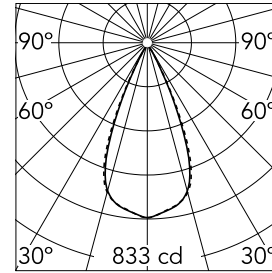

Light Shadow Adjustable No Trim 2 Spots Optic Wide Flood

03.7357.14A - Black/Gold

Recessed integrated luminaire with 2 LED lighting spots. Remote power supply included (220-240V).

Main specifications

Number of heads	1	Net lumen (lm)	452
Lamp category	LED	Mountings	Ceiling recessed
Power (W)	5.4W	Environment	Indoor dry location
CCT (K)	3000K		
CRI	90		

Optical

Lighting type	Direct
LED type	Power LED
Light distribution	Symmetric
Optical type	Wide flood
Beam angle (°)	46
Beam angle C90-270 (°)	46

Beam Angle: 46°

h(m)	E(lx)	D(m)
1	833	0.84
2	208	1.69
3	93	2.53
4	52	3.38
5	33	4.22

Luminous flux luminaire
452 lm (EXTREME CUT OFF)

Electrical

Frequency (Hz)	50/60	Insulation class	II
Voltage (V)	220.00		
Dimmable	No		
Driver	Remote included		
Emergency	Without		

Physical

Color	Black/Gold	Length (mm)	79
Orientation	Adjustable		
Recessed depth (mm)	150		
Weight (kg)	0.25		
Tilt (°)	30		