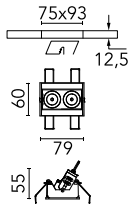

Light Shadow Adjustable No Trim 2 Spots Optic Wide Flood

03.7357.14A - Black/Gold

Recessed integrated luminaire with 2 LED lighting spots. Remote power supply included (220-240V).

Main specifications

Number of heads	1	Net lumen (lm)	452
Lamp category	LED	Mountings	Ceiling recessed
Power (W)	5.4W	Environment	Indoor dry location
CCT (K)	3000K		
CRI	90		

Optical

Lighting type	Direct
LED type	Power LED
Light distribution	Symmetric
Optical type	Wide flood
Beam angle (°)	46
Beam angle C90-270 (°)	46

Beam Angle: 46°

h(m)	E(lx)	D(m)
1	833	0.84
2	208	1.69
3	93	2.53
4	52	3.38
5	33	4.22

Luminous flux luminaire
452 lm (EXTREME CUT OFF)

Electrical

Frequency (Hz)	50/60	Insulation class	II
Voltage (V)	220.00		
Dimmable	No		
Driver	Remote included		
Emergency	Without		

Physical

Color	Black/Gold	Length (mm)	79
Orientation	Adjustable		
Recessed depth (mm)	150		
Weight (kg)	0.25		
Tilt (°)	30		