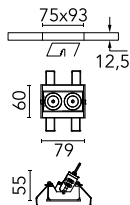

Light Shadow Adjustable No Trim 2 Spots Optic Wide Flood

03.7356.40A - White/Chrome

Recessed integrated luminaire with 2 LED lighting spots. Remote power supply included (220-240V).

Main specifications

Number of heads	1	Net lumen (lm)	467
Lamp category	LED	Mountings	Ceiling recessed
Power (W)	5.4W	Environment	Indoor
CCT (K)	3000K		
CRI	90		

Optical

Lighting type	Direct
LED type	Power LED
Light distribution	Symmetric
Optical type	Wide flood
Beam angle (°)	44
Beam angle C90-270 (°)	44

Beam Angle:	44°		
h(m)	E(lx)	D(m)	
1	973	0.80	
2	243	1.60	
3	108	2.40	
4	61	3.19	
5	39	3.99	

Luminous flux luminaire
467 lm (EXTREME CUT OFF)

Electrical

Frequency (Hz)	50/60	Emergency	Without
Voltage (V)	220.00	Insulation class	II
Dimmable	No		
Driver	Remote		
Driver type	Electronic		

Physical

Color	White/Chrome	Length (mm)	79
Orientation	Adjustable		
Recessed depth (mm)	150		
Weight (kg)	0.25		
Tilt (°)	30		