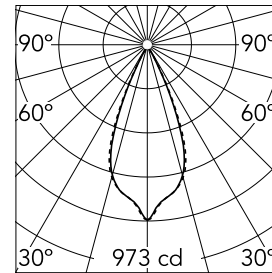

Light Shadow Adjustable No Trim 2 Spots Optic Wide Flood

03.7356.40A - White/Chrome

Recessed integrated luminaire with 2 LED lighting spots. Remote power supply included (220-240V).

Main specifications

Number of heads	1	Net lumen (lm)	467
Lamp category	LED	Mountings	Ceiling recessed
Power (W)	5.4W	Environment	Indoor
CCT (K)	3000K		
CRI	90		

Optical

Lighting type	Direct
LED type	Power LED
Light distribution	Symmetric
Optical type	Wide flood
Beam angle (°)	44
Beam angle C90-270 (°)	44

Beam Angle:	44°		
h(m)	E(lx)	D(m)	
1	973	0.80	
2	243	1.60	
3	108	2.40	
4	61	3.19	
5	39	3.99	

Luminous flux luminaire
467 lm (EXTREME CUT OFF)

Electrical

Frequency (Hz)	50/60	Emergency	Without
Voltage (V)	220.00	Insulation class	II
Dimmable	No		
Driver	Remote		
Driver type	Electronic		

Physical

Color	White/Chrome	Length (mm)	79
Orientation	Adjustable		
Recessed depth (mm)	150		
Weight (kg)	0.25		
Tilt (°)	30		