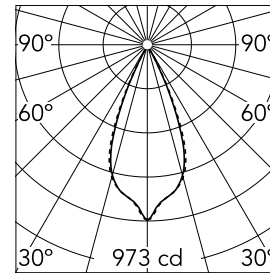

Light Shadow Adjustable No Trim 2 Spots Optic Wide Flood

03.7356.14A - Black/Chrome

Recessed integrated luminaire with 2 LED lighting spots. Remote power supply included (220-240V).

Main specifications

Number of heads	1	Net lumen (lm)	467
Lamp category	LED	Mountings	Ceiling recessed
Power (W)	5.4W	Environment	Indoor dry location
CCT (K)	3000K		
CRI	90		

Optical

Lighting type	Direct
LED type	Power LED
Light distribution	Symmetric
Optical type	Wide flood
Beam angle (°)	44
Beam angle C90-270 (°)	44

Beam Angle:	44°		
h(m)	E(lx)	D(m)	
1	973	0.80	
2	243	1.60	
3	108	2.40	
4	61	3.19	
5	39	3.99	

Luminous flux luminaire
467 lm (EXTREME CUT OFF)

Electrical

Frequency (Hz)	50/60	Insulation class	II
Voltage (V)	220.00		
Dimmable	No		
Driver	Remote included		
Emergency	Without		

Physical

Color	Black/Chrome	Length (mm)	79
Orientation	Adjustable		
Recessed depth (mm)	150		
Weight (kg)	0.25		
Tilt (°)	30		