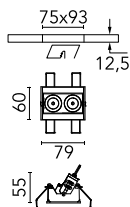

Light Shadow Adjustable No Trim 2 Spots Optic Wide Flood

03.7356.14A - Black/Chrome

Recessed integrated luminaire with 2 LED lighting spots. Remote power supply included (220-240V).

Main specifications

Number of heads	1	Net lumen (lm)	467
Lamp category	LED	Mountings	Ceiling recessed
Power (W)	5.4W	Environment	Indoor dry location
CCT (K)	3000K		
CRI	90		

Optical

Lighting type	Direct
LED type	Power LED
Light distribution	Symmetric
Optical type	Wide flood
Beam angle (°)	44
Beam angle C90-270 (°)	44

Beam Angle:	44°		
h(m)	E(lx)	D(m)	
1	973	0.80	
2	243	1.60	
3	108	2.40	
4	61	3.19	
5	39	3.99	

Luminous flux luminaire
467 lm (EXTREME CUT OFF)

Electrical

Frequency (Hz)	50/60	Insulation class	II
Voltage (V)	220.00		
Dimmable	No		
Driver	Remote included		
Emergency	Without		

Physical

Color	Black/Chrome	Length (mm)	79
Orientation	Adjustable		
Recessed depth (mm)	150		
Weight (kg)	0.25		
Tilt (°)	30		