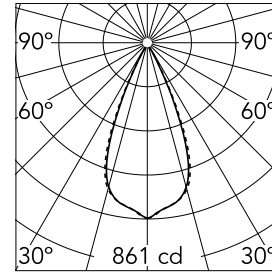

Light Shadow Adjustable No Trim 2 Spots Optic Wide Flood

03.7354.14A - Black/White

Recessed integrated luminaire with 2 LED lighting spots. Remote power supply included (220-240V).

Main specifications

Number of heads	1	Net lumen (lm)	462
Lamp category	LED	Mountings	Ceiling recessed
Power (W)	5.4W	Environment	Indoor dry location
CCT (K)	3000K		
CRI	90		

Optical

Lighting type	Direct
LED type	Power LED
Light distribution	Symmetric
Optical type	Wide flood
Beam angle (°)	45
Beam angle C90-270 (°)	45

Beam Angle:	45°		
h(m)	E(lx)	D(m)	
1	861	0.83	
2	215	1.67	
3	96	2.50	
4	54	3.34	
5	34	4.17	

Luminous flux luminaire
462 lm (EXTREME CUT OFF)

Electrical

Frequency (Hz)	50/60	Insulation class	II
Voltage (V)	220.00		
Dimmable	No		
Driver	Remote included		
Emergency	Without		

Physical

Color	Black/White	Length (mm)	79
Orientation	Adjustable		
Recessed depth (mm)	150		
Weight (kg)	0.25		
Tilt (°)	30		