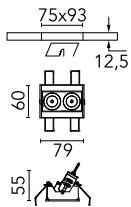

Light Shadow Adjustable No Trim 2 Spots Optic Wide Flood

03.7354.14A - Black/White

Recessed integrated luminaire with 2 LED lighting spots. Remote power supply included (220-240V).

Main specifications

Number of heads	1	Net lumen (lm)	462
Lamp category	LED	Mountings	Ceiling recessed
Power (W)	5.4W	Environment	Indoor dry location
CCT (K)	3000K		
CRI	90		

Optical

Lighting type	Direct
LED type	Power LED
Light distribution	Symmetric
Optical type	Wide flood
Beam angle (°)	45
Beam angle C90-270 (°)	45

Beam Angle:	45°		
h(m)	E(lx)	D(m)	
1	861	0.83	
2	215	1.67	
3	96	2.50	
4	54	3.34	
5	34	4.17	

Luminous flux luminaire
462 lm (EXTREME CUT OFF)

Electrical

Frequency (Hz)	50/60	Insulation class	II
Voltage (V)	220.00		
Dimmable	No		
Driver	Remote included		
Emergency	Without		

Physical

Color	Black/White	Length (mm)	79
Orientation	Adjustable		
Recessed depth (mm)	150		
Weight (kg)	0.25		
Tilt (°)	30		