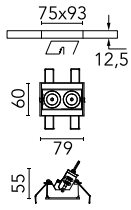

Light Shadow Adjustable No Trim 2 Spots Optic Wide Flood

03.7353.40A - White/Gold

Recessed integrated luminaire with 2 LED lighting spots. Remote power supply included (220-240V).

Main specifications

Number of heads	1	Net lumen (lm)	432
Lamp category	LED	Mountings	Ceiling recessed
Power (W)	5.4W	Environment	Indoor dry location
CCT (K)	2700K		
CRI	90		

Optical

Lighting type	Direct
LED type	Power LED
Light distribution	Symmetric
Optical type	Wide flood
Beam angle (°)	46
Beam angle C90-270 (°)	46

Beam Angle:	46°		
h(m)	E(lx)	D(m)	
1	795	0.84	
2	199	1.69	
3	88	2.53	
4	50	3.38	
5	32	4.22	

Luminous flux luminaire
432 lm (EXTREME CUT OFF)

Electrical

Frequency (Hz)	50/60	Insulation class	II
Voltage (V)	220.00		
Dimmable	No		
Driver	Remote included		
Emergency	Without		

Physical

Color	White/Gold	Length (mm)	79
Orientation	Adjustable		
Recessed depth (mm)	150		
Weight (kg)	0.25		
Tilt (°)	30		