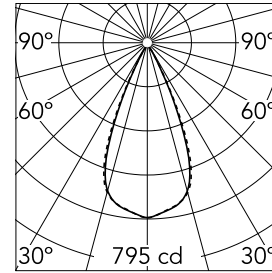

Light Shadow Adjustable No Trim 2 Spots Optic Wide Flood

03.7353.40A - White/Gold

Recessed integrated luminaire with 2 LED lighting spots. Remote power supply included (220-240V).

Main specifications

Number of heads	1	Net lumen (lm)	432
Lamp category	LED	Mountings	Ceiling recessed
Power (W)	5.4W	Environment	Indoor dry location
CCT (K)	2700K		
CRI	90		

Optical

Lighting type	Direct
LED type	Power LED
Light distribution	Symmetric
Optical type	Wide flood
Beam angle (°)	46
Beam angle C90-270 (°)	46

Beam Angle:	46°		
h(m)	E(lx)	D(m)	
1	795	0.84	
2	199	1.69	
3	88	2.53	
4	50	3.38	
5	32	4.22	

Luminous flux luminaire
432 lm (EXTREME CUT OFF)

Electrical

Frequency (Hz)	50/60	Insulation class	II
Voltage (V)	220.00		
Dimmable	No		
Driver	Remote included		
Emergency	Without		

Physical

Color	White/Gold	Length (mm)	79
Orientation	Adjustable		
Recessed depth (mm)	150		
Weight (kg)	0.25		
Tilt (°)	30		