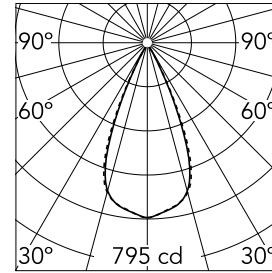

Light Shadow Adjustable No Trim 2 Spots Optic Wide Flood

03.7353.14A - Black/Gold

Recessed integrated luminaire with 2 LED lighting spots. Remote power supply included (220-240V).

Main specifications

Number of heads	1	Net lumen (lm)	432
Lamp category	LED	Mountings	Ceiling recessed
Power (W)	5.4W	Environment	Indoor dry location
CCT (K)	2700K		
CRI	90		

Optical

Lighting type	Direct
LED type	Power LED
Light distribution	Symmetric
Optical type	Wide flood
Beam angle (°)	46
Beam angle C90-270 (°)	46

Beam Angle:	46°		
	h(m)	E(lx)	D(m)
1	795	0.84	
2	199	1.69	
3	88	2.53	
4	50	3.38	
5	32	4.22	

Luminous flux luminaire
432 lm (EXTREME CUT OFF)

Electrical

Frequency (Hz)	50/60	Insulation class	II
Voltage (V)	220.00		
Dimmable	No		
Driver	Remote included		
Emergency	Without		

Physical

Color	Black/Gold	Length (mm)	79
Orientation	Adjustable		
Recessed depth (mm)	150		
Weight (kg)	0.25		
Tilt (°)	30		