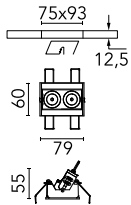

Light Shadow Adjustable No Trim 2 Spots Optic Wide Flood

03.7353.14A - Black/Gold

Recessed integrated luminaire with 2 LED lighting spots. Remote power supply included (220-240V).

Main specifications

Number of heads	1	Net lumen (lm)	432
Lamp category	LED	Mountings	Ceiling recessed
Power (W)	5.4W	Environment	Indoor dry location
CCT (K)	2700K		
CRI	90		

Optical

Lighting type	Direct
LED type	Power LED
Light distribution	Symmetric
Optical type	Wide flood
Beam angle (°)	46
Beam angle C90-270 (°)	46

Beam Angle:	46°		
	h(m)	E(lx)	D(m)
1	795	0.84	
2	199	1.69	
3	88	2.53	
4	50	3.38	
5	32	4.22	

Luminous flux luminaire
432 lm (EXTREME CUT OFF)

Electrical

Frequency (Hz)	50/60	Insulation class	II
Voltage (V)	220.00		
Dimmable	No		
Driver	Remote included		
Emergency	Without		

Physical

Color	Black/Gold	Length (mm)	79
Orientation	Adjustable		
Recessed depth (mm)	150		
Weight (kg)	0.25		
Tilt (°)	30		