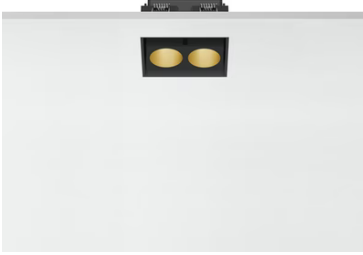

Light Shadow Adjustable No Trim 2 Spots Optic Wide Flood

03.7353.14A - Black/Gold

Recessed integrated luminaire with 2 LED lighting spots. Remote power supply included (220-240V).

Main specifications

Number of heads	1	Net lumen (lm)	432
Lamp category	LED	Mountings	Ceiling recessed
Power (W)	5.4W	Environment	Indoor dry location
CCT (K)	2700K		
CRI	90		

Optical

Lighting type	Direct
LED type	Power LED
Light distribution	Symmetric
Optical type	Wide flood
Beam angle (°)	46
Beam angle C90-270 (°)	46

Beam Angle:	46°		
	h(m)	E(lx)	D(m)
1	795	0.84	
2	199	1.69	
3	88	2.53	
4	50	3.38	
5	32	4.22	

Luminous flux luminaire
432 lm (EXTREME CUT OFF)

Electrical

Frequency (Hz)	50/60	Insulation class	II
Voltage (V)	220.00		
Dimmable	No		
Driver	Remote included		
Emergency	Without		

Physical

Color	Black/Gold	Length (mm)	79
Orientation	Adjustable		
Recessed depth (mm)	150		
Weight (kg)	0.25		
Tilt (°)	30		

Note

It requires a pre-installation frame, to be ordered separately.

Light Shadow Adjustable No Trim 2 Spots Optic Wide Flood

Accessory for mounting of No Trim
continuous line.
08.0059.90

Pre-installation Frame
08.0515.00