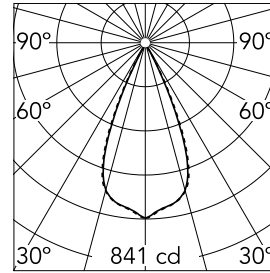

### Optical

<b>Lighting type</b>	Direct
<b>LED type</b>	Power LED
<b>Light distribution</b>	Symmetric
<b>Optical type</b>	Wide flood
<b>Beam angle (°)</b>	46
<b>Beam angle C90-270 (°)</b>	46

<b>Beam Angle:</b>	46°		
<b>h(m)</b>	<b>E(lx)</b>	<b>D(m)</b>	
1	841	0.84	
2	210	1.69	
3	93	2.53	
4	53	3.38	
5	34	4.22	

Luminous flux luminaire  
443 lm (EXTREME CUT OFF)

### Physical

<b>Color</b>	Black/Black	<b>Length (mm)</b>	79
<b>Orientation</b>	Adjustable		
<b>Recessed depth (mm)</b>	150		
<b>Weight (kg)</b>	0.25		
<b>Tilt (°)</b>	30		