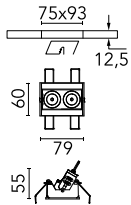

## Light Shadow Adjustable No Trim 2 Spots Optic Wide Flood

03.7351.14A - Black/Black

Recessed integrated luminaire with 2 LED lighting spots. Remote power supply included (220-240V).

### Main specifications

<b>Number of heads</b>	1	<b>Net lumen (lm)</b>	443
<b>Lamp category</b>	LED	<b>Mountings</b>	Ceiling recessed
<b>Power (W)</b>	5.4W	<b>Environment</b>	Indoor
<b>CCT (K)</b>	2700K		
<b>CRI</b>	90		

### Physical

<b>Color</b>	Black/Black	<b>Length (mm)</b>	79
<b>Orientation</b>	Adjustable		
<b>Recessed depth (mm)</b>	150		
<b>Weight (kg)</b>	0.25		
<b>Tilt (°)</b>	30		