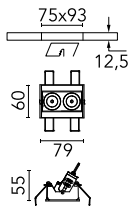

Light Shadow Adjustable No Trim 2 Spots Optic Wide Flood

03.7350.40A - White/White

Recessed integrated luminaire with 2 LED lighting spots. Remote power supply included (220-240V).

Main specifications

Number of heads	1	Net lumen (lm)	441
Lamp category	LED	Mountings	Ceiling recessed
Power (W)	5.4W	Environment	Indoor dry location
CCT (K)	2700K		
CRI	90		

Optical

Lighting type	Direct
LED type	Power LED
Light distribution	Symmetric
Optical type	Wide flood
Beam angle (°)	45
Beam angle C90-270 (°)	45

Beam Angle:	45°		
	h(m)	E(lx)	D(m)
1	822	0.83	
2	205	1.67	
3	91	2.50	
4	51	3.34	
5	33	4.17	

Luminous flux luminaire
441 lm (EXTREME CUT OFF)

Electrical

Frequency (Hz)	50/60	Insulation class	II
Voltage (V)	220.00		
Dimmable	No		
Driver	Remote included		
Emergency	Without		

Physical

Color	White/White	Length (mm)	79
Orientation	Adjustable		
Recessed depth (mm)	150		
Weight (kg)	0.25		
Tilt (°)	30		