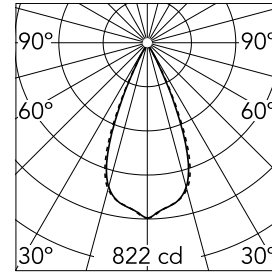

Light Shadow Adjustable No Trim 2 Spots Optic Wide Flood

03.7350.40A - White/White

Recessed integrated luminaire with 2 LED lighting spots. Remote power supply included (220-240V).

Main specifications

Number of heads	1	Net lumen (lm)	441
Lamp category	LED	Mountings	Ceiling recessed
Power (W)	5.4W	Environment	Indoor dry location
CCT (K)	2700K		
CRI	90		

Optical

Lighting type	Direct
LED type	Power LED
Light distribution	Symmetric
Optical type	Wide flood
Beam angle (°)	45
Beam angle C90-270 (°)	45

Beam Angle:	45°		
	h(m)	E(lx)	D(m)
1	822	0.83	
2	205	1.67	
3	91	2.50	
4	51	3.34	
5	33	4.17	

Luminous flux luminaire
441 lm (EXTREME CUT OFF)

Electrical

Frequency (Hz)	50/60	Insulation class	II
Voltage (V)	220.00		
Dimmable	No		
Driver	Remote included		
Emergency	Without		

Physical

Color	White/White	Length (mm)	79
Orientation	Adjustable		
Recessed depth (mm)	150		
Weight (kg)	0.25		
Tilt (°)	30		