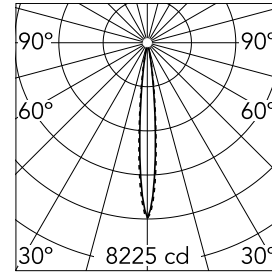

### Main specifications

<b>Number of heads</b>	1	<b>Net lumen (lm)</b>	465
<b>Lamp category</b>	LED	<b>Mountings</b>	Ceiling recessed
<b>Power (W)</b>	5.4W	<b>Environment</b>	Indoor dry location
<b>CCT (K)</b>	3000K		
<b>CRI</b>	90		

### Optical

<b>Lighting type</b>	Direct
<b>LED type</b>	Power LED
<b>Light distribution</b>	Symmetric
<b>Optical type</b>	Spot
<b>Beam angle (°)</b>	10
<b>Beam angle C90-270 (°)</b>	10

<b>Beam Angle:</b>	10°		
	<b>h(m)</b>	<b>E(lx)</b>	<b>D(m)</b>
	1	8225	0.18
	2	2056	0.36
	3	914	0.55
	4	514	0.73
	5	329	0.91

Luminous flux luminaire  
465 lm (EXTREME CUT OFF)

### Physical

<b>Color</b>	Black/Gold	<b>Length (mm)</b>	79
<b>Orientation</b>	Adjustable		
<b>Recessed depth (mm)</b>	150		
<b>Weight (kg)</b>	0.25		
<b>Tilt (°)</b>	30		