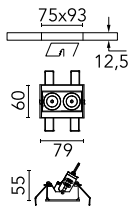

## Light Shadow Adjustable No Trim 2 Spots Optic Spot

03.8923.14A - Black/Gold

Recessed integrated luminaire with 2 LED lighting spots. Remote power supply included (220-240V).

### Main specifications

<b>Number of heads</b>	1	<b>Net lumen (lm)</b>	465
<b>Lamp category</b>	LED	<b>Mountings</b>	Ceiling recessed
<b>Power (W)</b>	5.4W	<b>Environment</b>	Indoor dry location
<b>CCT (K)</b>	3000K		
<b>CRI</b>	90		

### Physical

<b>Color</b>	Black/Gold	<b>Length (mm)</b>	79
<b>Orientation</b>	Adjustable		
<b>Recessed depth (mm)</b>	150		
<b>Weight (kg)</b>	0.25		
<b>Tilt (°)</b>	30		