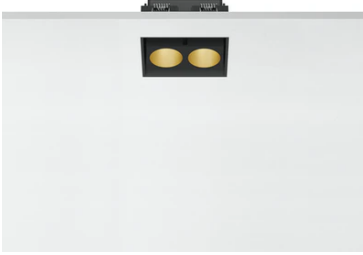

## Light Shadow Adjustable No Trim 2 Spots Optic Spot

03.8923.14A - Black/Gold

Recessed integrated luminaire with 2 LED lighting spots. Remote power supply included (220-240V).

### Main specifications

<b>Number of heads</b>	1	<b>Net lumen (lm)</b>	465
<b>Lamp category</b>	LED	<b>Mountings</b>	Ceiling recessed
<b>Power (W)</b>	5.4W	<b>Environment</b>	Indoor dry location
<b>CCT (K)</b>	3000K		
<b>CRI</b>	90		

Luminous flux luminaire  
465 lm (EXTREME CUT OFF)

### Physical

<b>Color</b>	Black/Gold	<b>Length (mm)</b>	79
<b>Orientation</b>	Adjustable		
<b>Recessed depth (mm)</b>	150		
<b>Weight (kg)</b>	0.25		
<b>Tilt (°)</b>	30		