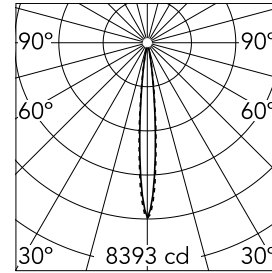

Light Shadow Adjustable No Trim 2 Spots Optic Spot

03.8922.14A - Black/Chrome

Recessed integrated luminaire with 2 LED lighting spots. Remote power supply included (220-240V).

Main specifications

Number of heads	1	Net lumen (lm)	477
Lamp category	LED	Mountings	Ceiling recessed
Power (W)	5.4W	Environment	Indoor dry location
CCT (K)	3000K		
CRI	90		

Optical

Lighting type	Direct
LED type	Power LED
Light distribution	Symmetric
Optical type	Spot
Beam angle (°)	10
Beam angle C90-270 (°)	10

Beam Angle:	10°		
	h(m)	E(lx)	D(m)
1	8393	0.18	
2	2098	0.36	
3	933	0.55	
4	525	0.73	
5	336	0.91	

Luminous flux luminaire
477 lm (EXTREME CUT OFF)

Electrical

Frequency (Hz)	50/60	Insulation class	II
Voltage (V)	220.00		
Dimmable	No		
Driver	Remote included		
Emergency	Without		

Physical

Color	Black/Chrome	Length (mm)	79
Orientation	Adjustable		
Recessed depth (mm)	150		
Weight (kg)	0.25		
Tilt (°)	30		