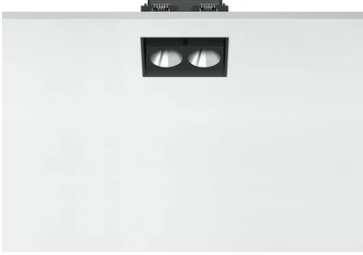

Light Shadow Adjustable No Trim 2 Spots Optic Spot

03.8922.14A - Black/Chrome

Recessed integrated luminaire with 2 LED lighting spots. Remote power supply included (220-240V).

Main specifications

Number of heads	1	Net lumen (lm)	477
Lamp category	LED	Mountings	Ceiling recessed
Power (W)	5.4W	Environment	Indoor dry location
CCT (K)	3000K		
CRI	90		

Optical

Lighting type	Direct
LED type	Power LED
Light distribution	Symmetric
Optical type	Spot
Beam angle (°)	10
Beam angle C90-270 (°)	10

Beam Angle:	10°		
	h(m)	E(lx)	D(m)
1	8393	0.18	
2	2098	0.36	
3	933	0.55	
4	525	0.73	
5	336	0.91	

Luminous flux luminaire
477 lm (EXTREME CUT OFF)

Electrical

Frequency (Hz)	50/60	Insulation class	II
Voltage (V)	220.00		
Dimmable	No		
Driver	Remote included		
Emergency	Without		

Physical

Color	Black/Chrome	Length (mm)	79
Orientation	Adjustable		
Recessed depth (mm)	150		
Weight (kg)	0.25		
Tilt (°)	30		