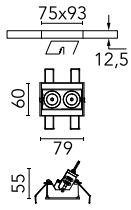

Light Shadow Adjustable No Trim 2 Spots Optic Spot

03.8922.14A - Black/Chrome

Recessed integrated luminaire with 2 LED lighting spots. Remote power supply included (220-240V).

Main specifications

Number of heads	1	Net lumen (lm)	477
Lamp category	LED	Mountings	Ceiling recessed
Power (W)	5.4W	Environment	Indoor dry location
CCT (K)	3000K		
CRI	90		

Optical

Lighting type	Direct
LED type	Power LED
Light distribution	Symmetric
Optical type	Spot
Beam angle (°)	10
Beam angle C90-270 (°)	10

Beam Angle:	10°		
	h(m)	E(lx)	D(m)
1	8393	0.18	
2	2098	0.36	
3	933	0.55	
4	525	0.73	
5	336	0.91	

Luminous flux luminaire
477 lm (EXTREME CUT OFF)

Electrical

Frequency (Hz)	50/60	Insulation class	II
Voltage (V)	220.00		
Dimmable	No		
Driver	Remote included		
Emergency	Without		

Physical

Color	Black/Chrome	Length (mm)	79
Orientation	Adjustable		
Recessed depth (mm)	150		
Weight (kg)	0.25		
Tilt (°)	30		