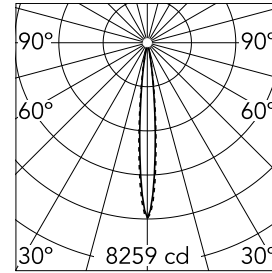

Light Shadow Adjustable No Trim 2 Spots Optic Spot

03.8921.40A - White/Black

Recessed integrated luminaire with 2 LED lighting spots. Remote power supply included (220-240V).

Main specifications

Number of heads	1	Net lumen (lm)	458
Lamp category	LED	Mountings	Ceiling recessed
Power (W)	5.4W	Environment	Indoor dry location
CCT (K)	3000K		
CRI	90		

Optical

Lighting type	Direct
LED type	Power LED
Light distribution	Symmetric
Optical type	Spot
Beam angle (°)	10
Beam angle C90-270 (°)	10

Beam Angle:	10°		
h(m)	E(lx)	D(m)	
1	8259	0.18	
2	2065	0.36	
3	918	0.54	
4	516	0.72	
5	330	0.90	

Luminous flux luminaire
458 lm (EXTREME CUT OFF)

Electrical

Frequency (Hz)	50/60	Insulation class	II
Voltage (V)	220.00		
Dimmable	No		
Driver	Remote included		
Emergency	Without		

Physical

Color	White/Black	Length (mm)	79
Orientation	Adjustable		
Recessed depth (mm)	150		
Weight (kg)	0.25		
Tilt (°)	30		