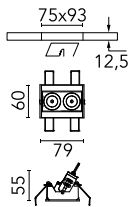

Light Shadow Adjustable No Trim 2 Spots Optic Spot

03.8921.40A - White/Black

Recessed integrated luminaire with 2 LED lighting spots. Remote power supply included (220-240V).

Main specifications

Number of heads	1	Net lumen (lm)	458
Lamp category	LED	Mountings	Ceiling recessed
Power (W)	5.4W	Environment	Indoor dry location
CCT (K)	3000K		
CRI	90		

Optical

Lighting type	Direct
LED type	Power LED
Light distribution	Symmetric
Optical type	Spot
Beam angle (°)	10
Beam angle C90-270 (°)	10

Beam Angle:	10°		
h(m)	E(lx)	D(m)	
1	8259	0.18	
2	2065	0.36	
3	918	0.54	
4	516	0.72	
5	330	0.90	

Luminous flux luminaire
458 lm (EXTREME CUT OFF)

Electrical

Frequency (Hz)	50/60	Insulation class	II
Voltage (V)	220.00		
Dimmable	No		
Driver	Remote included		
Emergency	Without		

Physical

Color	White/Black	Length (mm)	79
Orientation	Adjustable		
Recessed depth (mm)	150		
Weight (kg)	0.25		
Tilt (°)	30		