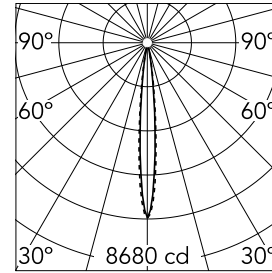

### Main specifications

<b>Number of heads</b>	1	<b>Net lumen (lm)</b>	475
<b>Lamp category</b>	LED	<b>Mountings</b>	Ceiling recessed
<b>Power (W)</b>	5.4W	<b>Environment</b>	Indoor dry location
<b>CCT (K)</b>	3000K		
<b>CRI</b>	90		

### Optical

<b>Lighting type</b>	Direct
<b>LED type</b>	Power LED
<b>Light distribution</b>	Symmetric
<b>Optical type</b>	Spot
<b>Beam angle (°)</b>	10
<b>Beam angle C90-270 (°)</b>	10

<b>Beam Angle:</b>	10°		
<b>h(m)</b>	<b>E(lx)</b>	<b>D(m)</b>	
1	8680	0.17	
2	2170	0.35	
3	964	0.52	
4	542	0.70	
5	347	0.87	

Luminous flux luminaire  
475 lm (EXTREME CUT OFF)

### Physical

<b>Color</b>	Black/White	<b>Length (mm)</b>	79
<b>Orientation</b>	Adjustable		
<b>Recessed depth (mm)</b>	150		
<b>Weight (kg)</b>	0.25		
<b>Tilt (°)</b>	30		