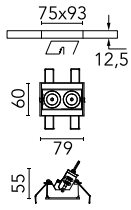

## Light Shadow Adjustable No Trim 2 Spots Optic Spot

03.8920.14A - Black/White

Recessed integrated luminaire with 2 LED lighting spots. Remote power supply included (220-240V).

### Main specifications

<b>Number of heads</b>	1	<b>Net lumen (lm)</b>	475
<b>Lamp category</b>	LED	<b>Mountings</b>	Ceiling recessed
<b>Power (W)</b>	5.4W	<b>Environment</b>	Indoor dry location
<b>CCT (K)</b>	3000K		
<b>CRI</b>	90		

### Physical

<b>Color</b>	Black/White	<b>Length (mm)</b>	79
<b>Orientation</b>	Adjustable		
<b>Recessed depth (mm)</b>	150		
<b>Weight (kg)</b>	0.25		
<b>Tilt (°)</b>	30		