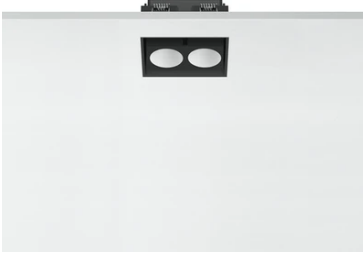

## Light Shadow Adjustable No Trim 2 Spots Optic Spot

03.8920.14A - Black/White

Recessed integrated luminaire with 2 LED lighting spots. Remote power supply included (220-240V).

### Main specifications

<b>Number of heads</b>	1	<b>Net lumen (lm)</b>	475
<b>Lamp category</b>	LED	<b>Mountings</b>	Ceiling recessed
<b>Power (W)</b>	5.4W	<b>Environment</b>	Indoor dry location
<b>CCT (K)</b>	3000K		
<b>CRI</b>	90		

Luminous flux luminaire  
475 lm (EXTREME CUT OFF)

### Physical

<b>Color</b>	Black/White	<b>Length (mm)</b>	79
<b>Orientation</b>	Adjustable		
<b>Recessed depth (mm)</b>	150		
<b>Weight (kg)</b>	0.25		
<b>Tilt (°)</b>	30		