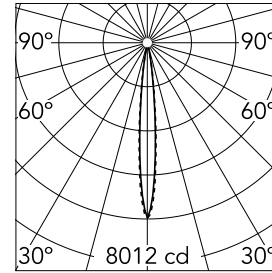

Light Shadow Adjustable No Trim 2 Spots Optic Spot

03.8918.40A - White/Chrome

Recessed integrated luminaire with 2 LED lighting spots. Remote power supply included (220-240V).

Main specifications

Number of heads	1	Net lumen (lm)	455
Lamp category	LED	Mountings	Ceiling recessed
Power (W)	5.4W	Environment	Indoor dry location
CCT (K)	2700K		
CRI	90		

Optical

Lighting type	Direct
LED type	Power LED
Light distribution	Symmetric
Optical type	Spot
Beam angle (°)	10
Beam angle C90-270 (°)	10

Beam Angle:	10°		
h(m)	E(lx)	D(m)	
1	8012	0.18	
2	2003	0.36	
3	890	0.55	
4	501	0.73	
5	320	0.91	

Luminous flux luminaire
455 lm (EXTREME CUT OFF)

Electrical

Frequency (Hz)	50/60	Insulation class	II
Voltage (V)	220.00		
Dimmable	No		
Driver	Remote included		
Emergency	Without		

Physical

Color	White/Chrome	Length (mm)	79
Orientation	Adjustable		
Recessed depth (mm)	150		
Weight (kg)	0.25		
Tilt (°)	30		