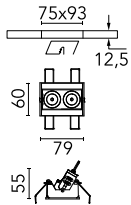

Light Shadow Adjustable No Trim 2 Spots Optic Spot

03.8918.40A - White/Chrome

Recessed integrated luminaire with 2 LED lighting spots. Remote power supply included (220-240V).

Main specifications

Number of heads	1	Net lumen (lm)	455
Lamp category	LED	Mountings	Ceiling recessed
Power (W)	5.4W	Environment	Indoor dry location
CCT (K)	2700K		
CRI	90		

Optical

Lighting type	Direct
LED type	Power LED
Light distribution	Symmetric
Optical type	Spot
Beam angle (°)	10
Beam angle C90-270 (°)	10

Beam Angle:	10°		
h(m)	E(lx)	D(m)	
1	8012	0.18	
2	2003	0.36	
3	890	0.55	
4	501	0.73	
5	320	0.91	

Luminous flux luminaire
455 lm (EXTREME CUT OFF)

Electrical

Frequency (Hz)	50/60	Insulation class	II
Voltage (V)	220.00		
Dimmable	No		
Driver	Remote included		
Emergency	Without		

Physical

Color	White/Chrome	Length (mm)	79
Orientation	Adjustable		
Recessed depth (mm)	150		
Weight (kg)	0.25		
Tilt (°)	30		