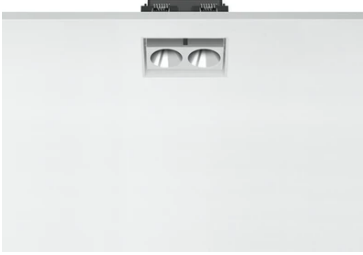

Light Shadow Adjustable No Trim 2 Spots Optic Spot

03.8918.40A - White/Chrome

Recessed integrated luminaire with 2 LED lighting spots. Remote power supply included (220-240V).

Main specifications

Number of heads	1	Net lumen (lm)	455
Lamp category	LED	Mountings	Ceiling recessed
Power (W)	5.4W	Environment	Indoor dry location
CCT (K)	2700K		
CRI	90		

Optical

Lighting type	Direct
LED type	Power LED
Light distribution	Symmetric
Optical type	Spot
Beam angle (°)	10
Beam angle C90-270 (°)	10

Beam Angle:	10°		
h(m)	E(lx)	D(m)	
1	8012	0.18	
2	2003	0.36	
3	890	0.55	
4	501	0.73	
5	320	0.91	

Luminous flux luminaire
455 lm (EXTREME CUT OFF)

Electrical

Frequency (Hz)	50/60	Insulation class	II
Voltage (V)	220.00		
Dimmable	No		
Driver	Remote included		
Emergency	Without		

Physical

Color	White/Chrome	Length (mm)	79
Orientation	Adjustable		
Recessed depth (mm)	150		
Weight (kg)	0.25		
Tilt (°)	30		