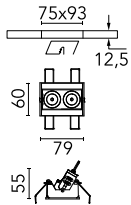

## Light Shadow Adjustable No Trim 2 Spots Optic Spot

03.8917.14A - Black/Black

Recessed integrated luminaire with 2 LED lighting spots. Remote power supply included (220-240V).

### Main specifications

<b>Number of heads</b>	1	<b>Net lumen (lm)</b>	437
<b>Lamp category</b>	LED	<b>Mountings</b>	Ceiling recessed
<b>Power (W)</b>	5.4W	<b>Environment</b>	Indoor
<b>CCT (K)</b>	2700K		
<b>CRI</b>	90		

### Physical

<b>Color</b>	Black/Black	<b>Length (mm)</b>	79
<b>Orientation</b>	Adjustable		
<b>Recessed depth (mm)</b>	150		
<b>Weight (kg)</b>	0.25		
<b>Tilt (°)</b>	30		