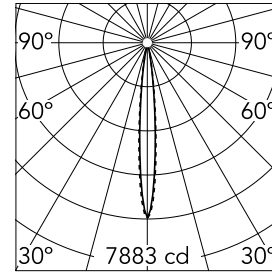

### Main specifications

<b>Number of heads</b>	1	<b>Net lumen (lm)</b>	437
<b>Lamp category</b>	LED	<b>Mountings</b>	Ceiling recessed
<b>Power (W)</b>	5.4W	<b>Environment</b>	Indoor
<b>CCT (K)</b>	2700K		
<b>CRI</b>	90		

### Optical

<b>Lighting type</b>	Direct
<b>LED type</b>	Power LED
<b>Light distribution</b>	Symmetric
<b>Optical type</b>	Spot
<b>Beam angle (°)</b>	10
<b>Beam angle C90-270 (°)</b>	10

<b>Beam Angle:</b>	10°		
	<b>h(m)</b>	<b>E(lx)</b>	<b>D(m)</b>
	1	7883	0.18
	2	1971	0.36
	3	876	0.54
	4	493	0.72
	5	315	0.90

Luminous flux luminaire  
437 lm (EXTREME CUT OFF)

### Physical

<b>Color</b>	Black/Black	<b>Length (mm)</b>	79
<b>Orientation</b>	Adjustable		
<b>Recessed depth (mm)</b>	150		
<b>Weight (kg)</b>	0.25		
<b>Tilt (°)</b>	30		