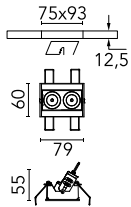

Light Shadow Adjustable No Trim 2 Spots Optic Medium

03.9413.40A - White/Gold

Recessed integrated luminaire with 2 LED lighting spots. Remote power supply included (220-240V).