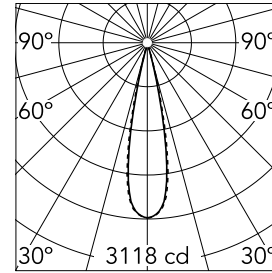

### Main specifications

<b>Number of heads</b>	1	<b>Net lumen (lm)</b>	466
<b>Lamp category</b>	LED	<b>Mountings</b>	Ceiling recessed
<b>Power (W)</b>	5.4W	<b>Environment</b>	Indoor
<b>CCT (K)</b>	3000K		
<b>CRI</b>	90		

### Optical

<b>Lighting type</b>	Direct
<b>LED type</b>	Power LED
<b>Light distribution</b>	Symmetric
<b>Optical type</b>	Medium
<b>Beam angle (°)</b>	22
<b>Beam angle C90-270 (°)</b>	22

<b>Beam Angle:</b>	22°		
<b>h(m)</b>	<b>E(lx)</b>	<b>D(m)</b>	
1	3118	0.39	
2	779	0.78	
3	346	1.17	
4	195	1.56	
5	125	1.95	

Luminous flux luminaire  
466 lm (EXTREME CUT OFF)

### Physical

<b>Color</b>	White/Gold	<b>Length (mm)</b>	79
<b>Orientation</b>	Adjustable		
<b>Recessed depth (mm)</b>	150		
<b>Weight (kg)</b>	0.25		
<b>Tilt (°)</b>	30		