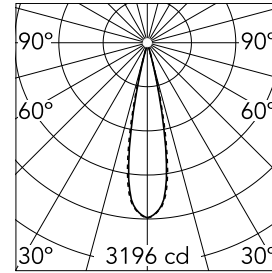

Light Shadow Adjustable No Trim 2 Spots Optic Medium

03.9412.14A - Black/Chrome

Recessed integrated luminaire with 2 LED lighting spots. Remote power supply included (220-240V).

Main specifications

Number of heads	1	Net lumen (lm)	475
Lamp category	LED	Mountings	Ceiling recessed
Power (W)	5.4W	Environment	Indoor dry location
CCT (K)	3000K		
CRI	90		

Optical

Lighting type	Direct
LED type	Power LED
Light distribution	Symmetric
Optical type	Medium
Beam angle (°)	22
Beam angle C90-270 (°)	22

Beam Angle: 22°		
h(m)	E(lx)	D(m)
1	3196	0.39
2	799	0.77
3	355	1.16
4	200	1.55
5	128	1.94

Luminous flux luminaire
475 lm (EXTREME CUT OFF)

Electrical

Frequency (Hz)	50/60	Insulation class	II
Voltage (V)	220.00		
Dimmable	No		
Driver	Remote included		
Emergency	Without		

Physical

Color	Black/Chrome	Length (mm)	79
Orientation	Adjustable		
Recessed depth (mm)	150		
Weight (kg)	0.25		
Tilt (°)	30		