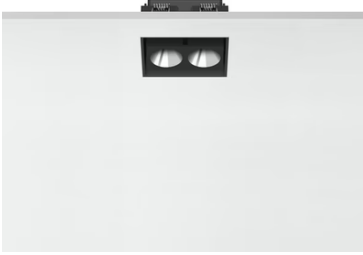

Light Shadow Adjustable No Trim 2 Spots Optic Medium

03.9412.14A - Black/Chrome

Recessed integrated luminaire with 2 LED lighting spots. Remote power supply included (220-240V).

Main specifications

Number of heads	1	Net lumen (lm)	475
Lamp category	LED	Mountings	Ceiling recessed
Power (W)	5.4W	Environment	Indoor dry location
CCT (K)	3000K		
CRI	90		

Optical

Lighting type	Direct
LED type	Power LED
Light distribution	Symmetric
Optical type	Medium
Beam angle (°)	22
Beam angle C90-270 (°)	22

Beam Angle: 22°		
h(m)	E(lx)	D(m)
1	3196	0.39
2	799	0.77
3	355	1.16
4	200	1.55
5	128	1.94

Luminous flux luminaire
475 lm (EXTREME CUT OFF)

Electrical

Frequency (Hz)	50/60	Insulation class	II
Voltage (V)	220.00		
Dimmable	No		
Driver	Remote included		
Emergency	Without		

Physical

Color	Black/Chrome	Length (mm)	79
Orientation	Adjustable		
Recessed depth (mm)	150		
Weight (kg)	0.25		
Tilt (°)	30		

Note

It requires a pre-installation frame, to be ordered separately.

Light Shadow Adjustable No Trim 2 Spots Optic Medium

Pre-installation Frame
08.0515.00

Accessory for mounting of No Trim
continuous line.
08.0059.90