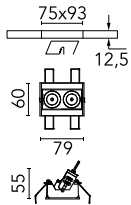

Light Shadow Adjustable No Trim 2 Spots Optic Medium

03.9412.14A - Black/Chrome

Recessed integrated luminaire with 2 LED lighting spots. Remote power supply included (220-240V).

Main specifications

Number of heads	1	Net lumen (lm)	475
Lamp category	LED	Mountings	Ceiling recessed
Power (W)	5.4W	Environment	Indoor dry location
CCT (K)	3000K		
CRI	90		

Optical

Lighting type	Direct
LED type	Power LED
Light distribution	Symmetric
Optical type	Medium
Beam angle (°)	22
Beam angle C90-270 (°)	22

Beam Angle: 22°		
h(m)	E(lx)	D(m)
1	3196	0.39
2	799	0.77
3	355	1.16
4	200	1.55
5	128	1.94

Luminous flux luminaire
475 lm (EXTREME CUT OFF)

Electrical

Frequency (Hz)	50/60	Insulation class	II
Voltage (V)	220.00		
Dimmable	No		
Driver	Remote included		
Emergency	Without		

Physical

Color	Black/Chrome	Length (mm)	79
Orientation	Adjustable		
Recessed depth (mm)	150		
Weight (kg)	0.25		
Tilt (°)	30		