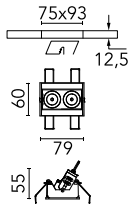

Light Shadow Adjustable No Trim 2 Spots Optic Medium

■ □ 03.9410.14A - Black/White

Recessed integrated luminaire with 2 LED lighting spots. Remote power supply included (220-240V).

Main specifications

Number of heads	1	Net lumen (lm)	470
Lamp category	LED	Mountings	Ceiling recessed
Power (W)	5.4W	Environment	Indoor dry location
CCT (K)	3000K		
CRI	90		

Optical

Lighting type	Direct
LED type	Power LED
Light distribution	Symmetric
Optical type	Medium
Beam angle (°)	22
Beam angle C90-270 (°)	22

Beam Angle: 22°		
h(m)	E(lx)	D(m)
1	3139	0.39
2	785	0.78
3	349	1.17
4	196	1.56
5	126	1.95

Luminous flux luminaire
470 lm (EXTREME CUT OFF)

Electrical

Frequency (Hz)	50/60	Insulation class	II
Voltage (V)	220.00		
Dimmable	No		
Driver	Remote included		
Emergency	Without		

Physical

Color	Black/White	Length (mm)	79
Orientation	Adjustable		
Recessed depth (mm)	150		
Weight (kg)	0.25		
Tilt (°)	30		