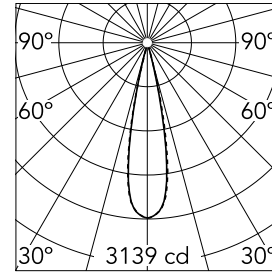

Light Shadow Adjustable No Trim 2 Spots Optic Medium

■ □ 03.9410.14A - Black/White

Recessed integrated luminaire with 2 LED lighting spots. Remote power supply included (220-240V).

Main specifications

Number of heads	1	Net lumen (lm)	470
Lamp category	LED	Mountings	Ceiling recessed
Power (W)	5.4W	Environment	Indoor dry location
CCT (K)	3000K		
CRI	90		

Optical

Lighting type	Direct
LED type	Power LED
Light distribution	Symmetric
Optical type	Medium
Beam angle (°)	22
Beam angle C90-270 (°)	22

Beam Angle: 22°		
h(m)	E(lx)	D(m)
1	3139	0.39
2	785	0.78
3	349	1.17
4	196	1.56
5	126	1.95

Luminous flux luminaire
470 lm (EXTREME CUT OFF)

Electrical

Frequency (Hz)	50/60	Insulation class	II
Voltage (V)	220.00		
Dimmable	No		
Driver	Remote included		
Emergency	Without		

Physical

Color	Black/White	Length (mm)	79
Orientation	Adjustable		
Recessed depth (mm)	150		
Weight (kg)	0.25		
Tilt (°)	30		