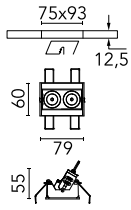

Light Shadow Adjustable No Trim 2 Spots Optic Medium

03.9403.14A - Black/Gold

Recessed integrated luminaire with 2 LED lighting spots. Remote power supply included (220-240V).

Main specifications

Number of heads	1	Net lumen (lm)	445
Lamp category	LED	Mountings	Ceiling recessed
Power (W)	5.4W	Environment	Indoor dry location
CCT (K)	2700K		
CRI	90		

Optical

Lighting type	Direct
LED type	Power LED
Light distribution	Symmetric
Optical type	Medium
Beam angle (°)	22
Beam angle C90-270 (°)	22

Beam Angle: 22°		
h(m)	E(lx)	D(m)
1	2976	0.39
2	744	0.78
3	331	1.17
4	186	1.56
5	119	1.95

Luminous flux luminaire
445 lm (EXTREME CUT OFF)

Electrical

Frequency (Hz)	50/60	Insulation class	II
Voltage (V)	220.00		
Dimmable	No		
Driver	Remote included		
Emergency	Without		

Physical

Color	Black/Gold	Length (mm)	79
Orientation	Adjustable		
Recessed depth (mm)	150		
Weight (kg)	0.25		
Tilt (°)	30		