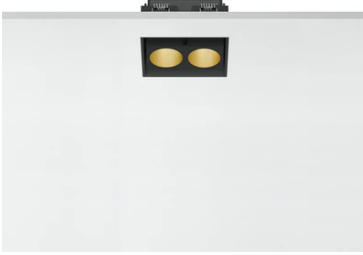

Light Shadow Adjustable No Trim 2 Spots Optic Medium

03.9403.14A - Black/Gold

Recessed integrated luminaire with 2 LED lighting spots. Remote power supply included (220-240V).

Main specifications

Number of heads	1	Net lumen (lm)	445
Lamp category	LED	Mountings	Ceiling recessed
Power (W)	5.4W	Environment	Indoor dry location
CCT (K)	2700K		
CRI	90		

Optical

Lighting type	Direct
LED type	Power LED
Light distribution	Symmetric
Optical type	Medium
Beam angle (°)	22
Beam angle C90-270 (°)	22

Beam Angle: 22°		
h(m)	E(lx)	D(m)
1	2976	0.39
2	744	0.78
3	331	1.17
4	186	1.56
5	119	1.95

Luminous flux luminaire
445 lm (EXTREME CUT OFF)

Electrical

Frequency (Hz)	50/60	Insulation class	II
Voltage (V)	220.00		
Dimmable	No		
Driver	Remote included		
Emergency	Without		

Physical

Color	Black/Gold	Length (mm)	79
Orientation	Adjustable		
Recessed depth (mm)	150		
Weight (kg)	0.25		
Tilt (°)	30		

Note

It requires a pre-installation frame, to be ordered separately.

Light Shadow Adjustable No Trim 2 Spots Optic Medium

Pre-installation Frame
08.0515.00

Accessory for mounting of No Trim
continuous line.
08.0059.90