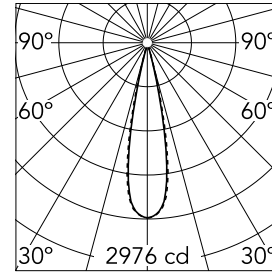

Light Shadow Adjustable No Trim 2 Spots Optic Medium

03.9403.14A - Black/Gold

Recessed integrated luminaire with 2 LED lighting spots. Remote power supply included (220-240V).

Main specifications

Number of heads	1	Net lumen (lm)	445
Lamp category	LED	Mountings	Ceiling recessed
Power (W)	5.4W	Environment	Indoor dry location
CCT (K)	2700K		
CRI	90		

Optical

Lighting type	Direct
LED type	Power LED
Light distribution	Symmetric
Optical type	Medium
Beam angle (°)	22
Beam angle C90-270 (°)	22

Beam Angle: 22°		
h(m)	E(lx)	D(m)
1	2976	0.39
2	744	0.78
3	331	1.17
4	186	1.56
5	119	1.95

Luminous flux luminaire
445 lm (EXTREME CUT OFF)

Electrical

Frequency (Hz)	50/60	Insulation class	II
Voltage (V)	220.00		
Dimmable	No		
Driver	Remote included		
Emergency	Without		

Physical

Color	Black/Gold	Length (mm)	79
Orientation	Adjustable		
Recessed depth (mm)	150		
Weight (kg)	0.25		
Tilt (°)	30		