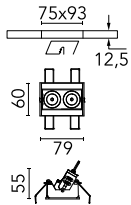

Light Shadow Adjustable No Trim 2 Spots Optic Medium

 **03.9402.40A - White/Chrome**

Recessed integrated luminaire with 2 LED lighting spots. Remote power supply included (220-240V).

Main specifications

Number of heads	1	Net lumen (lm)	453
Lamp category	LED	Mountings	Ceiling recessed
Power (W)	5.4W	Environment	Indoor
CCT (K)	2700K		
CRI	90		

Optical

Lighting type	Direct
LED type	Power LED
Light distribution	Symmetric
Optical type	Medium
Beam angle (°)	22
Beam angle C90-270 (°)	22

Beam Angle: 22°

h(m)	E(lx)	D(m)
1	3050	0.39
2	763	0.77
3	339	1.16
4	191	1.55
5	122	1.94

Luminous flux luminaire
453 lm (EXTREME CUT OFF)

Electrical

Frequency (Hz)	50/60	Emergency	Without
Voltage (V)	220.00	Insulation class	II
Dimmable	No		
Driver	Remote		
Driver type	Electronic		

Physical

Color	White/Chrome	Length (mm)	79
Orientation	Adjustable		
Recessed depth (mm)	150		
Weight (kg)	0.25		
Tilt (°)	30		