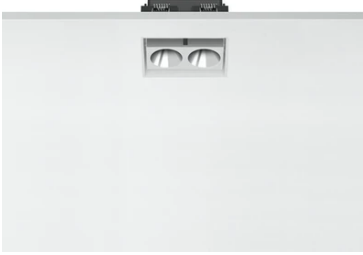

Light Shadow Adjustable No Trim 2 Spots Optic Medium

 **03.9402.40A - White/Chrome**

Recessed integrated luminaire with 2 LED lighting spots. Remote power supply included (220-240V).

Main specifications

Number of heads	1	Net lumen (lm)	453
Lamp category	LED	Mountings	Ceiling recessed
Power (W)	5.4W	Environment	Indoor
CCT (K)	2700K		
CRI	90		

Optical

Lighting type	Direct
LED type	Power LED
Light distribution	Symmetric
Optical type	Medium
Beam angle (°)	22
Beam angle C90-270 (°)	22

Beam Angle: 22°

h(m)	E(lx)	D(m)
1	3050	0.39
2	763	0.77
3	339	1.16
4	191	1.55
5	122	1.94

Luminous flux luminaire
453 lm (EXTREME CUT OFF)

Electrical

Frequency (Hz)	50/60	Emergency	Without
Voltage (V)	220.00	Insulation class	II
Dimmable	No		
Driver	Remote		
Driver type	Electronic		

Physical

Color	White/Chrome	Length (mm)	79
Orientation	Adjustable		
Recessed depth (mm)	150		
Weight (kg)	0.25		
Tilt (°)	30		

Note

It requires a pre-installation frame, to be ordered separately.

Light Shadow Adjustable No Trim 2 Spots Optic Medium

Accessory for mounting of No Trim
continuous line.
08.0059.90

Pre-installation Frame
08.0515.00