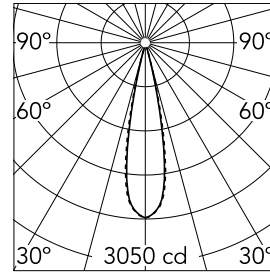

Light Shadow Adjustable No Trim 2 Spots Optic Medium

 **03.9402.40A - White/Chrome**

Recessed integrated luminaire with 2 LED lighting spots. Remote power supply included (220-240V).

Main specifications

Number of heads	1	Net lumen (lm)	453
Lamp category	LED	Mountings	Ceiling recessed
Power (W)	5.4W	Environment	Indoor
CCT (K)	2700K		
CRI	90		

Optical

Lighting type	Direct
LED type	Power LED
Light distribution	Symmetric
Optical type	Medium
Beam angle (°)	22
Beam angle C90-270 (°)	22

Beam Angle: 22°

h(m)	E(lx)	D(m)
1	3050	0.39
2	763	0.77
3	339	1.16
4	191	1.55
5	122	1.94

Luminous flux luminaire
453 lm (EXTREME CUT OFF)

Electrical

Frequency (Hz)	50/60	Emergency	Without
Voltage (V)	220.00	Insulation class	II
Dimmable	No		
Driver	Remote		
Driver type	Electronic		

Physical

Color	White/Chrome	Length (mm)	79
Orientation	Adjustable		
Recessed depth (mm)	150		
Weight (kg)	0.25		
Tilt (°)	30		